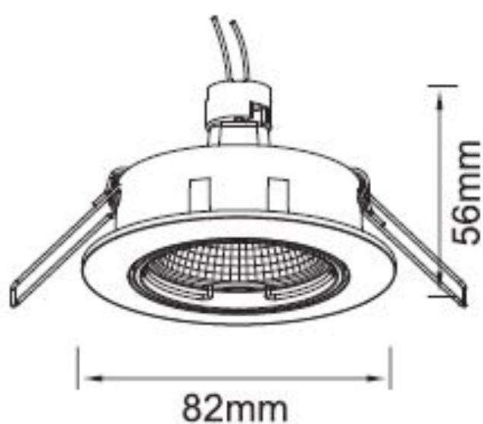

**SERIE 68 HV****8-684hv**

SERIE 68 HV RECESSED SPOTLIGHT made of aluminium, chrome, light output direct, tilting 45°, dimmable not dimmable, IP20

**DRAWING****LIGHT DISTRIBUTION CURVE****TECHNICAL DETAILS**

Bulb type	QPAR 16 50W
No.of bulb holders	1x
Socket	GU10
Dimming	nicht dimmbar
Light output	direct
Voltage [V]	220-240V 50/60Hz
Material	aluminium
Height [mm]	100
Diameter [mm]	80
Ceiling cutout [mm]	68
Recess depth [mm]	120
IP protection class	IP20
Voltage class	protection cl. I
Net weight [kg]	0,15
Color lamp	chrome
EAN-Number	9008905915208