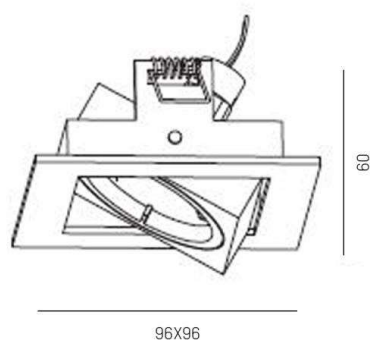

**SERIE 2374 HV****8-23744hv**

SERIE 2374 HV RECESSED SPOTLIGHT made of aluminium, chrome, light output direct, tilting 45°, dimmable not dimmable, IP20

**DRAWING****TECHNICAL DETAILS**

Bulb type	QPAR 16 50W
No. of bulb holders	1x
Socket	GU10
Dimming	nicht dimmbar
Light output	direct
Voltage [V]	220-240V 50/60Hz
Material	aluminium

Length [mm]	96
Width [mm]	96
Height [mm]	110
Ceiling cutout [mm]	80x80
Recess depth [mm]	130
IP protection class	IP20
Voltage class	protection cl. I
Net weight [kg]	0,21

Color lamp	chrome
EAN-Number	9010506372342