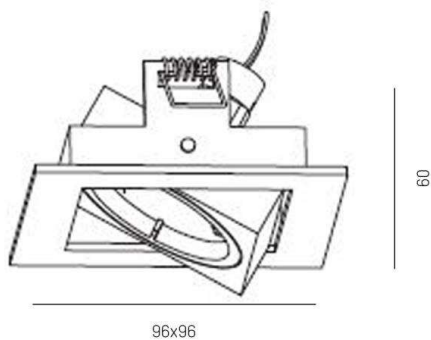

SERIE 2374 HV**8-237446hv**

SERIE 2374 HV RECESSED SPOTLIGHT made of aluminium, nickel matt, light output direct, tilting 45°, dimmable not dimmable, IP20

**DRAWING****TECHNICAL DETAILS**

Bulb type	QPAR 16 50W
No.of bulb holders	1x
Socket	GU10
Dimming	nicht dimmbar
Light output	direct
Voltage [V]	220-240V 50/60Hz
Material	aluminium

Length [mm]	96
Width [mm]	96
Height [mm]	110
Ceiling cutout [mm]	80x80
Recess depth [mm]	130
IP protection class	IP20
Voltage class	protection cl. I
Net weight [kg]	0,20

Color lamp	nickel matt
EAN-Number	9010506372335