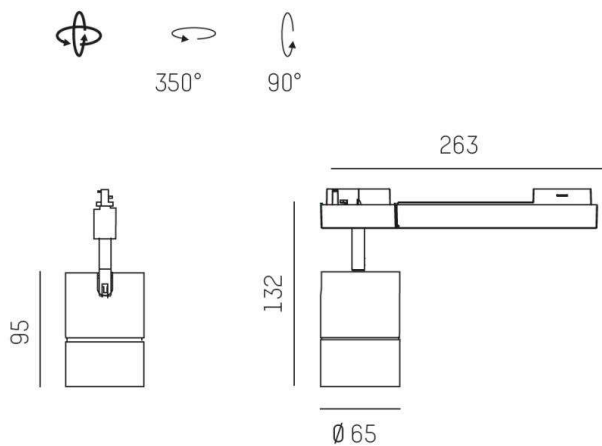

DASH DC

676-00300014745b

DASH DC VOLARE TRACK SPOTLIGHT WITH 2 PH VOLARE ADAPTER made of aluminium, white matt, similar to RAL 9016,high-efficiently vacuum deposited aluminium reflector beam 20°, light output direct, swiveling 350°, tilting 90°, with converter, max. 400mA, dimmable Smart bluetooth, adapter/ceiling base silver grey matt, IP20

DRAWING

LIGHT DISTRIBUTION CURVE

TECHNICAL DETAILS

System perform. [W]	16
Bulb type	LED
Luminous flux [lm]	1580
Current sec. [mA]	400
Colour temp. [K]	3500K
CRI	PREMIUM>90
Optics	vacuum deposited aluminium reflector
Designer	INHOUSE
Converter	with converter
Dimming	Smart bluetooth
Light output	direct
Beam angle [°]	20°
Voltage [V]	220-240V 50/60Hz
Material	aluminium
Length [mm]	263
Height [mm]	132
Diameter [mm]	65
IP protection class	IP20
Voltage class	protection cl. II
Net weight [kg]	0,50
Color lamp	white matt
RAL	9016
Color adapter/ceiling base	silver grey matt
EAN-Number	9010506287714
Lifetime [h]	L80 B10 50 000
No. of luminaires B16A	27