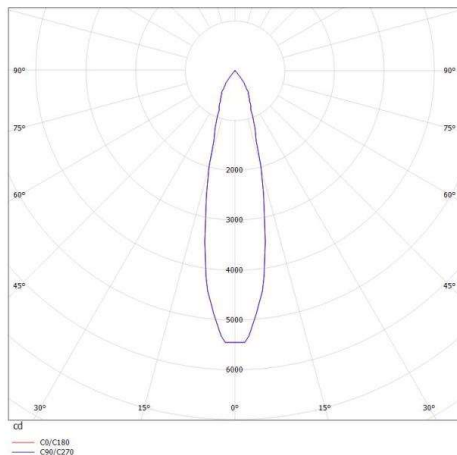

DASH DC

676-00300014745b

DASH DC VOLARE TRACK SPOTLIGHT WITH 2 PH VOLARE ADAPTER made of aluminium, white matt, similar to RAL 9016,high-efficiently vacuum deposited aluminium reflector beam 20°, light output direct, swiveling 350°, tilting 90°, with converter, max. 400mA, dimmable Smart bluetooth, adapter/ceiling base silver grey matt, IP20

DRAWING

LIGHT DISTRIBUTION CURVE

TECHNICAL DETAILS

System perform. [W]	16
Bulb type	LED
Luminous flux [lm]	1580
Current sec. [mA]	400
Colour temp. [K]	3500K
CRI	PREMIUM>90
Optics	vacuum deposited aluminium reflector
Designer	INHOUSE
Converter	with converter
Dimming	Smart bluetooth
Light output	direct
Beam angle [°]	20°
Voltage [V]	220-240V 50/60Hz
Material	aluminium
Length [mm]	263
Height [mm]	132
Diameter [mm]	65
IP protection class	IP20
Voltage class	protection cl. II
Net weight [kg]	0,50
Color lamp	white matt
RAL	9016
Color adapter/ceiling base	silver grey matt
EAN-Number	9010506287714
Lifetime [h]	L80 B10 50 000
No. of luminaires B16A	27

The values are rated values. Power and luminous flux are initially subject to a tolerance of +/- 10%. Colour temperature tolerance: +/- 150 K. The values apply to an ambient temperature of 25°C unless otherwise specified.