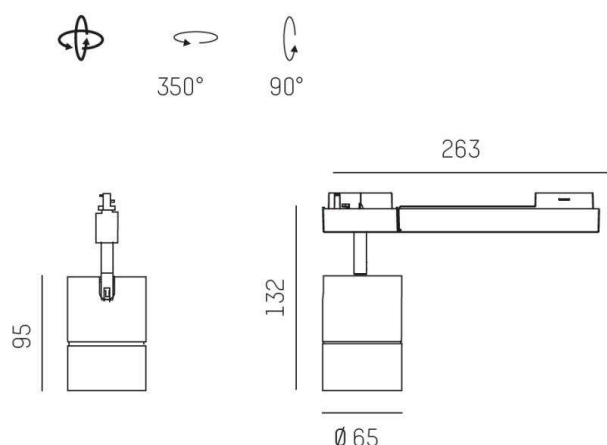

DASH DC

676-003000147150v1

DASH DC VOLARE TRACK SPOTLIGHT WITH 2 PH VOLARE ADAPTER made of aluminium, white matt, similar to RAL 9016,high-efficiently vacuum deposited aluminium reflector beam 20°, light output direct, swiveling 350°, tilting 90°, with converter, max. 400mA, dimmable not dimmable, adapter/ceiling base chrome, IP20

DRAWING

LIGHT DISTRIBUTION CURVE

TECHNICAL DETAILS

System perform. [W]	16
Bulb type	LED
Luminous flux [lm]	1580
Current sec. [mA]	400
Colour temp. [K]	3500K
CRI	PREMIUM>90
Optics	vacuum deposited aluminium reflector
Designer	INHOUSE
Converter	with converter
Dimming	nicht dimmbar
Light output	direct
Beam angle [°]	20°
Voltage [V]	220-240V 50/60Hz
Material	aluminium
Length [mm]	263
Height [mm]	132
Diameter [mm]	65
IP protection class	IP20
Voltage class	protection cl. II
Net weight [kg]	0,49
Color lamp	white matt
RAL	9016
Color adapter/ceiling base	chrome
EAN-Number	9010506109283
Lifetime [h]	L80 B10 50 000
No. of luminaires B16A	27