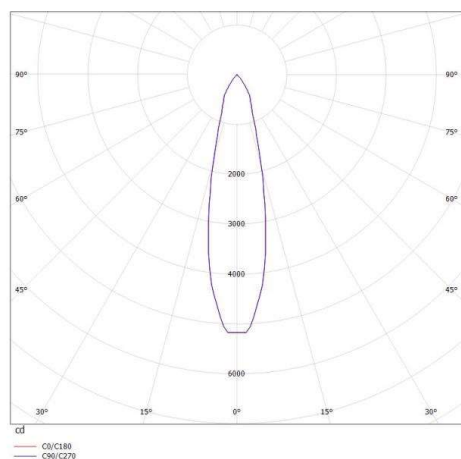

DASH DC

676-003000147150v1

DASH DC VOLARE TRACK SPOTLIGHT WITH 2 PH VOLARE ADAPTER made of aluminium, white matt, similar to RAL 9016,high-efficiently vacuum deposited aluminium reflector beam 20°, light output direct, swiveling 350°, tilting 90°, with converter, max. 400mA, dimmable not dimmable, adapter/ceiling base chrome, IP20

DRAWING

LIGHT DISTRIBUTION CURVE

TECHNICAL DETAILS

System perform. [W]	16
Bulb type	LED
Luminous flux [lm]	1580
Current sec. [mA]	400
Colour temp. [K]	3500K
CRI	PREMIUM>90
Optics	vacuum deposited aluminium reflector
Designer	INHOUSE
Converter	with converter
Dimming	nicht dimmbar
Light output	direct
Beam angle [°]	20°
Voltage [V]	220-240V 50/60Hz
Material	aluminium
Length [mm]	263
Height [mm]	132
Diameter [mm]	65
IP protection class	IP20
Voltage class	protection cl. II
Net weight [kg]	0,49
Color lamp	white matt
RAL	9016
Color adapter/ceiling base	chrome
EAN-Number	9010506109283
Lifetime [h]	L80 B10 50 000
No. of luminaires B16A	27

The values are rated values. Power and luminous flux are initially subject to a tolerance of +/- 10%. Colour temperature tolerance: +/- 150 K. The values apply to an ambient temperature of 25°C unless otherwise specified.