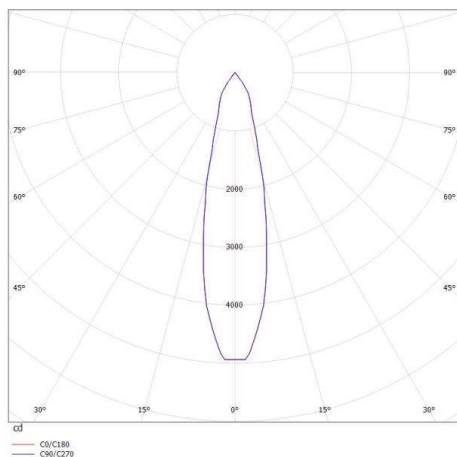

DASH DC

676-00300014365b

DASH DC VOLARE TRACK SPOTLIGHT WITH 2 PH VOLARE ADAPTER made of aluminium, white matt, similar to RAL 9016,high-efficiently vacuum deposited aluminium reflector beam 20°, light output direct, swiveling 350°, tilting 90°, with converter, max. 400mA, dimmable Smart bluetooth, adapter/ceiling base black matt, IP20

DRAWING

LIGHT DISTRIBUTION CURVE

TECHNICAL DETAILS

System perform. [W]	16
Bulb type	LED
Luminous flux [lm]	1430
Current sec. [mA]	400
Colour temp. [K]	2700K
CRI	PREMIUM>90
Optics	vacuum deposited aluminium reflector
Designer	INHOUSE
Converter	with converter
Dimming	Smart bluetooth
Light output	direct
Beam angle [°]	20°
Voltage [V]	220-240V 50/60Hz
Material	aluminium
Length [mm]	263
Height [mm]	132
Diameter [mm]	65
IP protection class	IP20
Voltage class	protection cl. II
Net weight [kg]	0,50
Color lamp	white matt
RAL	9016
Color adapter/ceiling base	black matt
EAN-Number	9010506287639
Lifetime [h]	L80 B10 50 000
No. of luminaires B16A	27

The values are rated values. Power and luminous flux are initially subject to a tolerance of +/- 10%. Colour temperature tolerance: +/- 150 K. The values apply to an ambient temperature of 25°C unless otherwise specified.