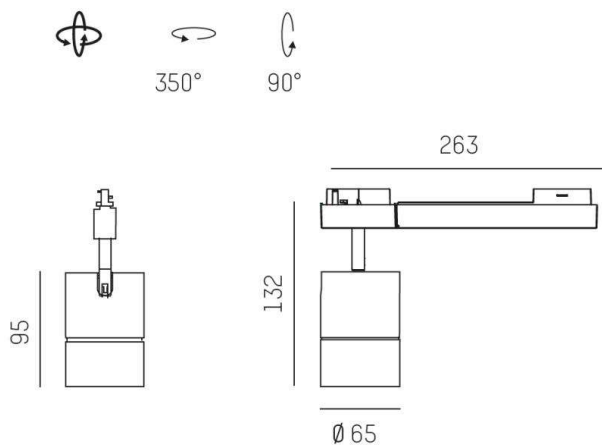

DASH DC

676-00300014365b

DASH DC VOLARE TRACK SPOTLIGHT WITH 2 PH VOLARE ADAPTER made of aluminium, white matt, similar to RAL 9016,high-efficiently vacuum deposited aluminium reflector beam 20°, light output direct, swiveling 350°, tilting 90°, with converter, max. 400mA, dimmable Smart bluetooth, adapter/ceiling base black matt, IP20

DRAWING

LIGHT DISTRIBUTION CURVE

TECHNICAL DETAILS

System perform. [W]	16
Bulb type	LED
Luminous flux [lm]	1430
Current sec. [mA]	400
Colour temp. [K]	2700K
CRI	PREMIUM>90
Optics	vacuum deposited aluminium reflector
Designer	INHOUSE
Converter	with converter
Dimming	Smart bluetooth
Light output	direct
Beam angle [°]	20°
Voltage [V]	220-240V 50/60Hz
Material	aluminium
Length [mm]	263
Height [mm]	132
Diameter [mm]	65
IP protection class	IP20
Voltage class	protection cl. II
Net weight [kg]	0,50
Color lamp	white matt
RAL	9016
Color adapter/ceiling base	black matt
EAN-Number	9010506287639
Lifetime [h]	L80 B10 50 000
No. of luminaires B16A	27