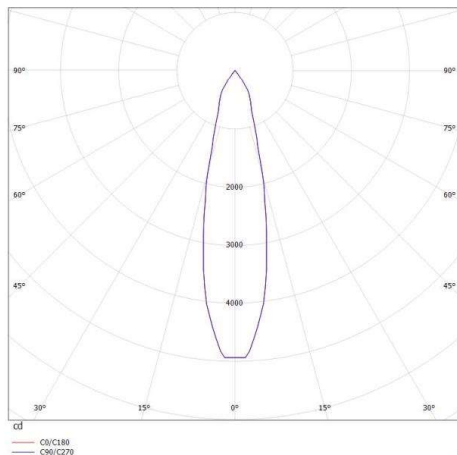

DASH DC

676-00300014345r

DASH DC VOLARE TRACK SPOTLIGHT WITH 2 PH VOLARE ADAPTER made of aluminium, white matt, similar to RAL 9016,high-efficiently vacuum deposited aluminium reflector beam 20°, light output direct, swiveling 350°, tilting 90°, with converter, max. 400mA, dimmable Loxone Air, adapter/ceiling base silver grey matt, IP20

DRAWING

LIGHT DISTRIBUTION CURVE

TECHNICAL DETAILS

System perform. [W]	16
Bulb type	LED
Luminous flux [lm]	1430
Current sec. [mA]	400
Colour temp. [K]	2700K
CRI	PREMIUM>90
Optics	vacuum deposited aluminium reflector
Designer	INHOUSE
Converter	with converter
Dimming	Loxone Air
Light output	direct
Beam angle [°]	20°
Voltage [V]	220-240V 50/60Hz
Material	aluminium
Length [mm]	263
Height [mm]	132
Diameter [mm]	65
IP protection class	IP20
Voltage class	protection cl. II
Net weight [kg]	0,50
Color lamp	white matt
RAL	9016
Color adapter/ceiling base	silver grey matt
EAN-Number	9010506227727
Lifetime [h]	L80 B10 50 000
No. of luminaires B16A	27

The values are rated values. Power and luminous flux are initially subject to a tolerance of +/- 10%. Colour temperature tolerance: +/- 150 K. The values apply to an ambient temperature of 25°C unless otherwise specified.