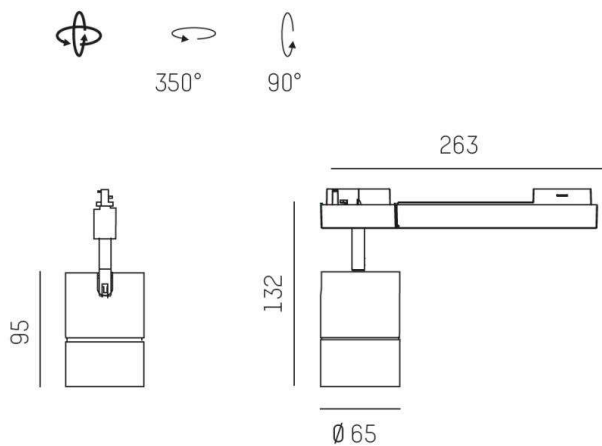

DASH DC

676-00300014345r

DASH DC VOLARE TRACK SPOTLIGHT WITH 2 PH VOLARE ADAPTER made of aluminium, white matt, similar to RAL 9016,high-efficiently vacuum deposited aluminium reflector beam 20°, light output direct, swiveling 350°, tilting 90°, with converter, max. 400mA, dimmable Loxone Air, adapter/ceiling base silver grey matt, IP20

DRAWING

LIGHT DISTRIBUTION CURVE

TECHNICAL DETAILS

System perform. [W]	16
Bulb type	LED
Luminous flux [lm]	1430
Current sec. [mA]	400
Colour temp. [K]	2700K
CRI	PREMIUM>90
Optics	vacuum deposited aluminium reflector
Designer	INHOUSE
Converter	with converter
Dimming	Loxone Air
Light output	direct
Beam angle [°]	20°
Voltage [V]	220-240V 50/60Hz
Material	aluminium
Length [mm]	263
Height [mm]	132
Diameter [mm]	65
IP protection class	IP20
Voltage class	protection cl. II
Net weight [kg]	0,50
Color lamp	white matt
RAL	9016
Color adapter/ceiling base	silver grey matt
EAN-Number	9010506227727
Lifetime [h]	L80 B10 50 000
No. of luminaires B16A	27