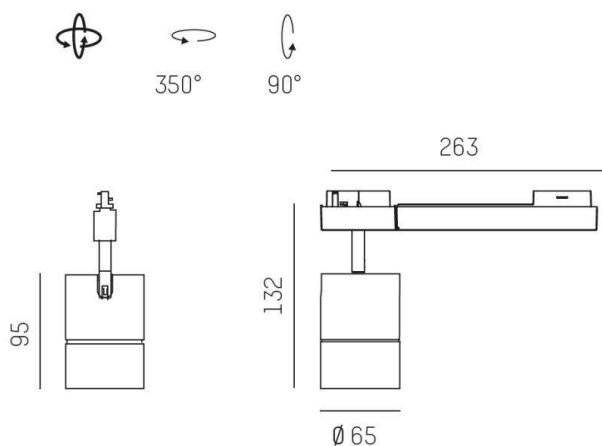

DASH DC

676-00300014345b

DASH DC VOLARE TRACK SPOTLIGHT WITH 2 PH VOLARE ADAPTER made of aluminium, white matt, similar to RAL 9016,high-efficiently vacuum deposited aluminium reflector beam 20°, light output direct, swiveling 350°, tilting 90°, with converter, max. 400mA, dimmable Smart bluetooth, adapter/ceiling base silver grey matt, IP20

DRAWING

LIGHT DISTRIBUTION CURVE

TECHNICAL DETAILS

System perform. [W]	16
Bulb type	LED
Luminous flux [lm]	1430
Current sec. [mA]	400
Colour temp. [K]	2700K
CRI	PREMIUM>90
Optics	vacuum deposited aluminium reflector
Designer	INHOUSE
Converter	with converter
Dimming	Smart bluetooth
Light output	direct
Beam angle [°]	20°
Voltage [V]	220-240V 50/60Hz
Material	aluminium
Length [mm]	263
Height [mm]	132
Diameter [mm]	65
IP protection class	IP20
Voltage class	protection cl. II
Net weight [kg]	0,50
Color lamp	white matt
RAL	9016
Color adapter/ceiling base	silver grey matt
EAN-Number	9010506287554
Lifetime [h]	L80 B10 50 000
No. of luminaires B16A	27