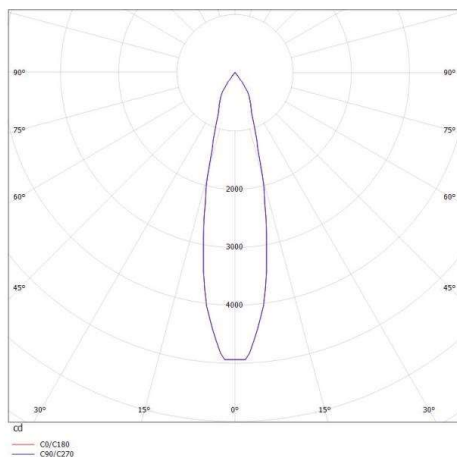

DASH DC

676-00300014345b

DASH DC VOLARE TRACK SPOTLIGHT WITH 2 PH VOLARE ADAPTER made of aluminium, white matt, similar to RAL 9016,high-efficiently vacuum deposited aluminium reflector beam 20°, light output direct, swiveling 350°, tilting 90°, with converter, max. 400mA, dimmable Smart bluetooth, adapter/ceiling base silver grey matt, IP20

DRAWING

LIGHT DISTRIBUTION CURVE

TECHNICAL DETAILS

System perform. [W]	16
Bulb type	LED
Luminous flux [lm]	1430
Current sec. [mA]	400
Colour temp. [K]	2700K
CRI	PREMIUM>90
Optics	vacuum deposited aluminium reflector
Designer	INHOUSE
Converter	with converter
Dimming	Smart bluetooth
Light output	direct
Beam angle [°]	20°
Voltage [V]	220-240V 50/60Hz
Material	aluminium
Length [mm]	263
Height [mm]	132
Diameter [mm]	65
IP protection class	IP20
Voltage class	protection cl. II
Net weight [kg]	0,50
Color lamp	white matt
RAL	9016
Color adapter/ceiling base	silver grey matt
EAN-Number	9010506287554
Lifetime [h]	L80 B10 50 000
No. of luminaires B16A	27

The values are rated values. Power and luminous flux are initially subject to a tolerance of +/- 10%. Colour temperature tolerance: +/- 150 K. The values apply to an ambient temperature of 25°C unless otherwise specified.