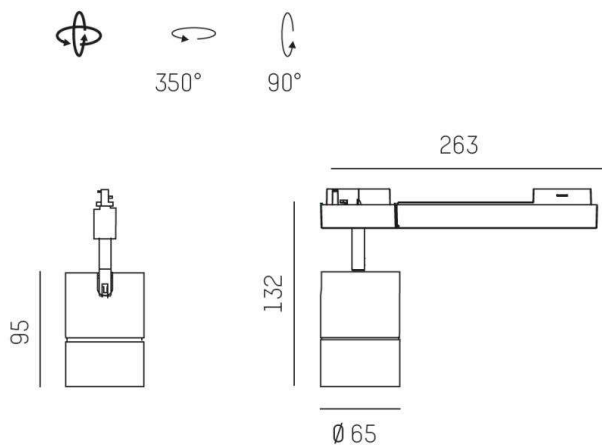

DASH DC

676-00300014315zv1

DASH DC VOLARE TRACK SPOTLIGHT WITH 2 PH VOLARE ADAPTER made of aluminium, white matt, similar to RAL 9016,high-efficiently vacuum deposited aluminium reflector beam 20°, light output direct, swiveling 350°, tilting 90°, with converter, max. 400mA, dimmable Zigbee 3.0, adapter/ceiling base chrome, IP20

DRAWING

LIGHT DISTRIBUTION CURVE

TECHNICAL DETAILS

System perform. [W]	16
Bulb type	LED
Luminous flux [lm]	1430
Current sec. [mA]	400
Colour temp. [K]	2700K
CRI	PREMIUM>90
Optics	vacuum deposited aluminium reflector
Designer	INHOUSE
Converter	with converter
Dimming	Zigbee 3.0
Light output	direct
Beam angle [°]	20°
Voltage [V]	220-240V 50/60Hz
Material	aluminium
Length [mm]	263
Height [mm]	132
Diameter [mm]	65
IP protection class	IP20
Voltage class	protection cl. II
Net weight [kg]	0,50
Color lamp	white matt
RAL	9016
Color adapter/ceiling base	chrome
EAN-Number	9010506122756
Lifetime [h]	L80 B10 50 000
No. of luminaires B16A	27