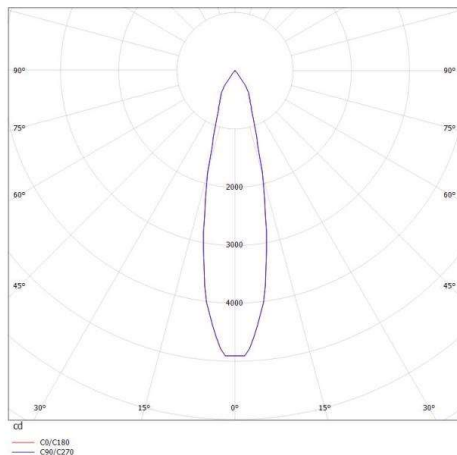

DASH DC

676-00300014315zv1

DASH DC VOLARE TRACK SPOTLIGHT WITH 2 PH VOLARE ADAPTER made of aluminium, white matt, similar to RAL 9016,high-efficiently vacuum deposited aluminium reflector beam 20°, light output direct, swiveling 350°, tilting 90°, with converter, max. 400mA, dimmable Zigbee 3.0, adapter/ceiling base chrome, IP20

DRAWING

LIGHT DISTRIBUTION CURVE

TECHNICAL DETAILS

System perform. [W]	16
Bulb type	LED
Luminous flux [lm]	1430
Current sec. [mA]	400
Colour temp. [K]	2700K
CRI	PREMIUM>90
Optics	vacuum deposited aluminium reflector
Designer	INHOUSE
Converter	with converter
Dimming	Zigbee 3.0
Light output	direct
Beam angle [°]	20°
Voltage [V]	220-240V 50/60Hz
Material	aluminium
Length [mm]	263
Height [mm]	132
Diameter [mm]	65
IP protection class	IP20
Voltage class	protection cl. II
Net weight [kg]	0,50
Color lamp	white matt
RAL	9016
Color adapter/ceiling base	chrome
EAN-Number	9010506122756
Lifetime [h]	L80 B10 50 000
No. of luminaires B16A	27

The values are rated values. Power and luminous flux are initially subject to a tolerance of +/- 10%. Colour temperature tolerance: +/- 150 K. The values apply to an ambient temperature of 25°C unless otherwise specified.