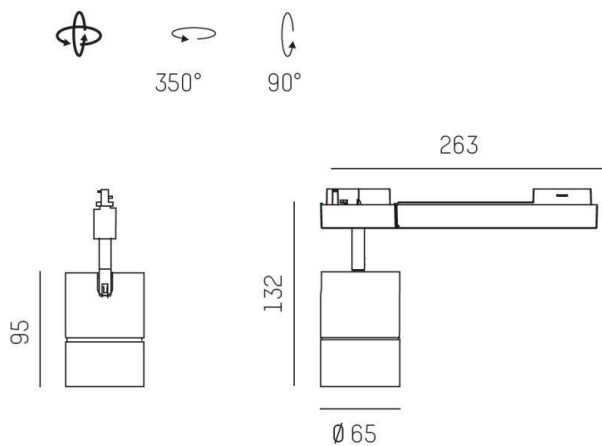

DASH DC

676-00300012465zv1

DASH DC VOLARE TRACK SPOTLIGHT WITH 2 PH VOLARE ADAPTER made of aluminium, white matt, similar to RAL 9016,high-efficiently vacuum deposited aluminium reflector beam 20°, light output direct, swiveling 350°, tilting 90°, with converter, max. 400mA, dimmable Zigbee 3.0, adapter/ceiling base black matt, IP20

DRAWING

LIGHT DISTRIBUTION CURVE

TECHNICAL DETAILS

System perform. [W]	16
Bulb type	LED
Luminous flux [lm]	1750
Current sec. [mA]	400
Colour temp. [K]	4000K
CRI	>90
Optics	vacuum deposited aluminium reflector
Designer	INHOUSE
Converter	with converter
Dimming	Zigbee 3.0
Light output	direct
Beam angle [°]	20°
Voltage [V]	220-240V 50/60Hz
Material	aluminium
Length [mm]	263
Height [mm]	132
Diameter [mm]	65
IP protection class	IP20
Voltage class	protection cl. II
Net weight [kg]	0,50
Color lamp	white matt
RAL	9016
Color adapter/ceiling base	black matt
EAN-Number	9010506097009
Lifetime [h]	L80 B10 50 000
No. of luminaires B16A	27