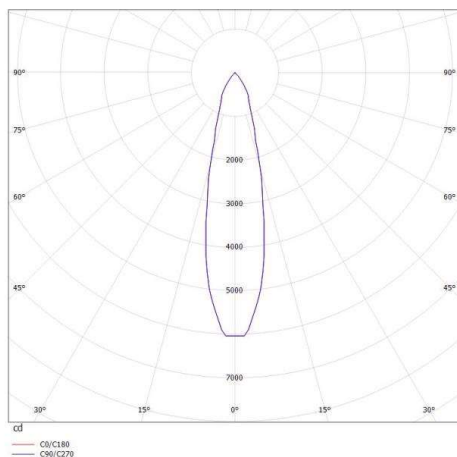

DASH DC

676-00300012465zv1

DASH DC VOLARE TRACK SPOTLIGHT WITH 2 PH VOLARE ADAPTER made of aluminium, white matt, similar to RAL 9016,high-efficiently vacuum deposited aluminium reflector beam 20°, light output direct, swiveling 350°, tilting 90°, with converter, max. 400mA, dimmable Zigbee 3.0, adapter/ceiling base black matt, IP20

DRAWING

LIGHT DISTRIBUTION CURVE

TECHNICAL DETAILS

System perform. [W]	16
Bulb type	LED
Luminous flux [lm]	1750
Current sec. [mA]	400
Colour temp. [K]	4000K
CRI	>90
Optics	vacuum deposited aluminium reflector
Designer	INHOUSE
Converter	with converter
Dimming	Zigbee 3.0
Light output	direct
Beam angle [°]	20°
Voltage [V]	220-240V 50/60Hz
Material	aluminium
Length [mm]	263
Height [mm]	132
Diameter [mm]	65
IP protection class	IP20
Voltage class	protection cl. II
Net weight [kg]	0,50
Color lamp	white matt
RAL	9016
Color adapter/ceiling base	black matt
EAN-Number	9010506097009
Lifetime [h]	L80 B10 50 000
No. of luminaires B16A	27

The values are rated values. Power and luminous flux are initially subject to a tolerance of +/- 10%. Colour temperature tolerance: +/- 150 K. The values apply to an ambient temperature of 25°C unless otherwise specified.