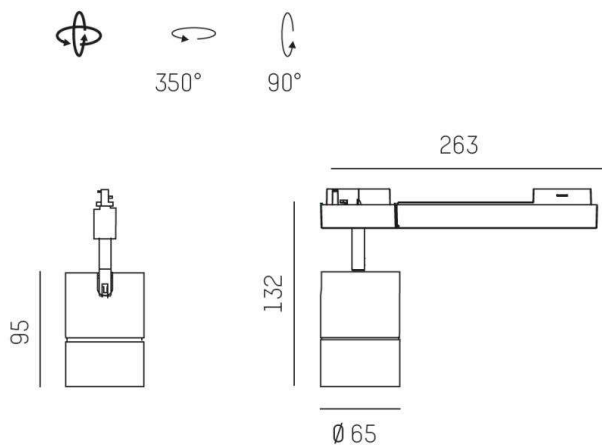

DASH DC

676-003000124650v1

DASH DC VOLARE TRACK SPOTLIGHT WITH 2 PH VOLARE ADAPTER made of aluminium, white matt, similar to RAL 9016,high-efficiently vacuum deposited aluminium reflector beam 20°, light output direct, swiveling 350°, tilting 90°, with converter, max. 400mA, dimmable not dimmable, adapter/ceiling base black matt, IP20

DRAWING

LIGHT DISTRIBUTION CURVE

TECHNICAL DETAILS

System perform. [W]	16
Bulb type	LED
Luminous flux [lm]	1750
Current sec. [mA]	400
Colour temp. [K]	4000K
CRI	>90
Optics	vacuum deposited aluminium reflector
Designer	INHOUSE
Converter	with converter
Dimming	nicht dimmbar
Light output	direct
Beam angle [°]	20°
Voltage [V]	220-240V 50/60Hz
Material	aluminium
Length [mm]	263
Height [mm]	132
Diameter [mm]	65
IP protection class	IP20
Voltage class	protection cl. II
Net weight [kg]	0,49
Color lamp	white matt
RAL	9016
Color adapter/ceiling base	black matt
	9010506096996
EAN-Number	L80 B10 50 000
Lifetime [h]	27
No. of luminaires B16A	