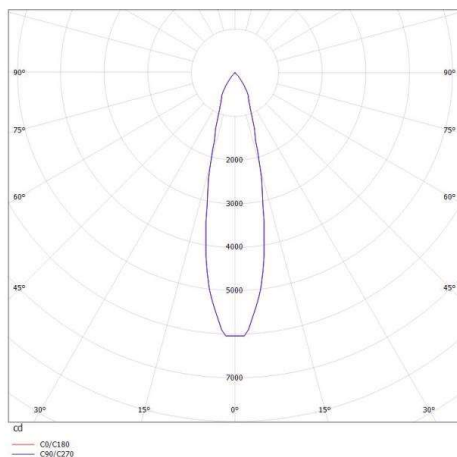

DASH DC

676-003000124650v1

DASH DC VOLARE TRACK SPOTLIGHT WITH 2 PH VOLARE ADAPTER made of aluminium, white matt, similar to RAL 9016,high-efficiently vacuum deposited aluminium reflector beam 20°, light output direct, swiveling 350°, tilting 90°, with converter, max. 400mA, dimmable not dimmable, adapter/ceiling base black matt, IP20

DRAWING

LIGHT DISTRIBUTION CURVE

TECHNICAL DETAILS

System perform. [W]	16
Bulb type	LED
Luminous flux [lm]	1750
Current sec. [mA]	400
Colour temp. [K]	4000K
CRI	>90
Optics	vacuum deposited aluminium reflector
Designer	INHOUSE
Converter	with converter
Dimming	nicht dimmbar
Light output	direct
Beam angle [°]	20°
Voltage [V]	220-240V 50/60Hz
Material	aluminium
Length [mm]	263
Height [mm]	132
Diameter [mm]	65
IP protection class	IP20
Voltage class	protection cl. II
Net weight [kg]	0,49
Color lamp	white matt
RAL	9016
Color adapter/ceiling base	black matt
	9010506096996
EAN-Number	L80 B10 50 000
Lifetime [h]	27
No. of luminaires B16A	

The values are rated values. Power and luminous flux are initially subject to a tolerance of +/- 10%. Colour temperature tolerance: +/- 150 K. The values apply to an ambient temperature of 25°C unless otherwise specified.