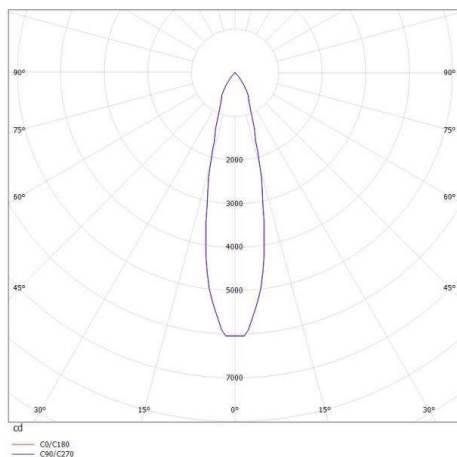

DASH DC

676-00300012455r

DASH DC VOLARE TRACK SPOTLIGHT WITH 2 PH VOLARE ADAPTER made of aluminium, white matt, similar to RAL 9016, high-efficiently vacuum deposited aluminium reflector beam 20°, light output direct, swiveling 350°, tilting 90°, with converter, max. 400mA, dimmable Loxone Air, adapter/ceiling base white matt, IP20

DRAWING

LIGHT DISTRIBUTION CURVE

TECHNICAL DETAILS

System perform. [W]	16
Bulb type	LED
Luminous flux [lm]	1750
Current sec. [mA]	400
Colour temp. [K]	4000K
CRI	>90
Optics	vacuum deposited aluminium reflector
Designer	INHOUSE
Converter	with converter
Dimming	Loxone Air
Light output	direct
Beam angle [°]	20°
Voltage [V]	220-240V 50/60Hz
Material	aluminium
Length [mm]	263
Height [mm]	132
Diameter [mm]	65
IP protection class	IP20
Voltage class	protection cl. II
Net weight [kg]	0,47
Color lamp	white matt
RAL	9016
Color adapter/ceiling base	white matt
	9010506227604
EAN-Number	L80 B10 50 000
Lifetime [h]	27
No. of luminaires B16A	

The values are rated values. Power and luminous flux are initially subject to a tolerance of +/- 10%. Colour temperature tolerance: +/- 150 K. The values apply to an ambient temperature of 25°C unless otherwise specified.