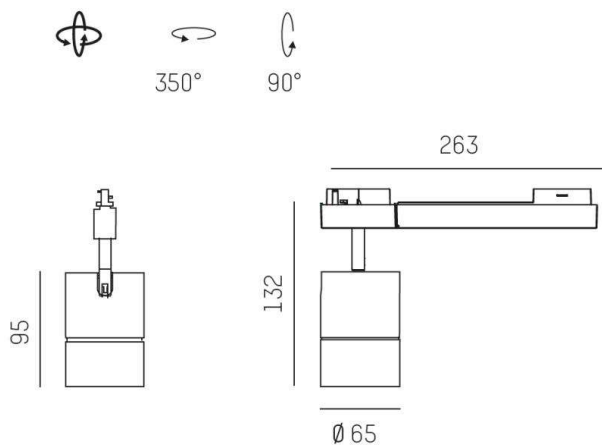

DASH DC

676-00300012455r

DASH DC VOLARE TRACK SPOTLIGHT WITH 2 PH VOLARE ADAPTER made of aluminium, white matt, similar to RAL 9016, high-efficiently vacuum deposited aluminium reflector beam 20°, light output direct, swiveling 350°, tilting 90°, with converter, max. 400mA, dimmable Loxone Air, adapter/ceiling base white matt, IP20

DRAWING

LIGHT DISTRIBUTION CURVE

TECHNICAL DETAILS

System perform. [W]	16
Bulb type	LED
Luminous flux [lm]	1750
Current sec. [mA]	400
Colour temp. [K]	4000K
CRI	>90
Optics	vacuum deposited aluminium reflector
Designer	INHOUSE
Converter	with converter
Dimming	Loxone Air
Light output	direct
Beam angle [°]	20°
Voltage [V]	220-240V 50/60Hz
Material	aluminium
Length [mm]	263
Height [mm]	132
Diameter [mm]	65
IP protection class	IP20
Voltage class	protection cl. II
Net weight [kg]	0,47
Color lamp	white matt
RAL	9016
Color adapter/ceiling base	white matt
	9010506227604
EAN-Number	L80 B10 50 000
Lifetime [h]	27
No. of luminaires B16A	