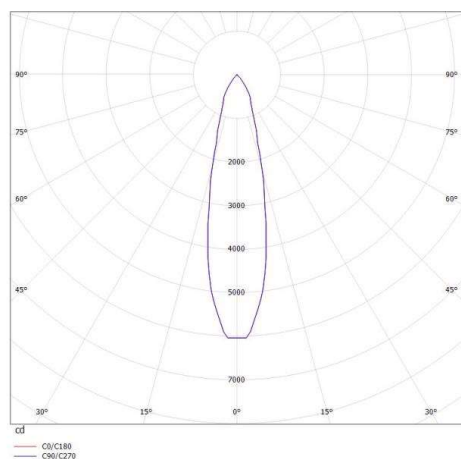

DASH DC

676-00300012445zv1

DASH DC VOLARE TRACK SPOTLIGHT WITH 2 PH VOLARE ADAPTER made of aluminium, white matt, similar to RAL 9016, high-efficiently vacuum deposited aluminium reflector beam 20°, light output direct, swiveling 350°, tilting 90°, with converter, max. 400mA, dimmable Zigbee 3.0, adapter/ceiling base silver grey matt, IP20

DRAWING

LIGHT DISTRIBUTION CURVE

TECHNICAL DETAILS

System perform. [W]	16
Bulb type	LED
Luminous flux [lm]	1750
Current sec. [mA]	400
Colour temp. [K]	4000K
CRI	>90
Optics	vacuum deposited aluminium reflector
Designer	INHOUSE
Converter	with converter
Dimming	Zigbee 3.0
Light output	direct
Beam angle [°]	20°
Voltage [V]	220-240V 50/60Hz
Material	aluminium

Length [mm]	263
Height [mm]	132
Diameter [mm]	65
IP protection class	IP20
Voltage class	protection cl. II
Net weight [kg]	0,50

Color lamp	white matt
RAL	9016
Color adapter/ceiling base	silver grey matt
EAN-Number	9010506096842
Lifetime [h]	L80 B10 50 000
No. of luminaires B16A	27