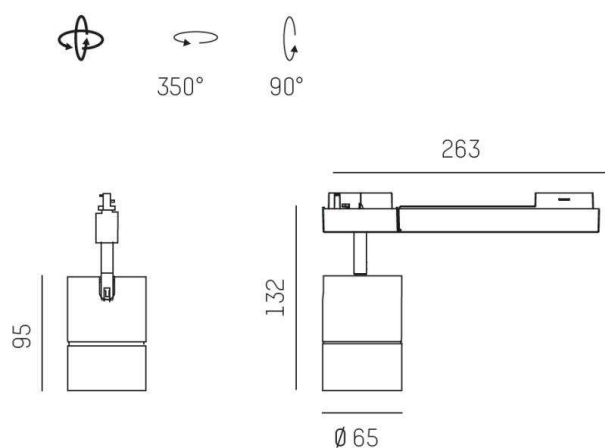

DASH DC

676-00300012445zv1

DASH DC VOLARE TRACK SPOTLIGHT WITH 2 PH VOLARE ADAPTER made of aluminium, white matt, similar to RAL 9016, high-efficiently vacuum deposited aluminium reflector beam 20°, light output direct, swiveling 350°, tilting 90°, with converter, max. 400mA, dimmable Zigbee 3.0, adapter/ceiling base silver grey matt, IP20

DRAWING

LIGHT DISTRIBUTION CURVE

TECHNICAL DETAILS

System perform. [W]	16
Bulb type	LED
Luminous flux [lm]	1750
Current sec. [mA]	400
Colour temp. [K]	4000K
CRI	>90
Optics	vacuum deposited aluminium reflector
Designer	INHOUSE
Converter	with converter
Dimming	Zigbee 3.0
Light output	direct
Beam angle [°]	20°
Voltage [V]	220-240V 50/60Hz
Material	aluminium

Length [mm]	263
Height [mm]	132
Diameter [mm]	65
IP protection class	IP20
Voltage class	protection cl. II
Net weight [kg]	0,50

Color lamp	white matt
RAL	9016
Color adapter/ceiling base	silver grey matt
EAN-Number	9010506096842
Lifetime [h]	L80 B10 50 000
No. of luminaires B16A	27