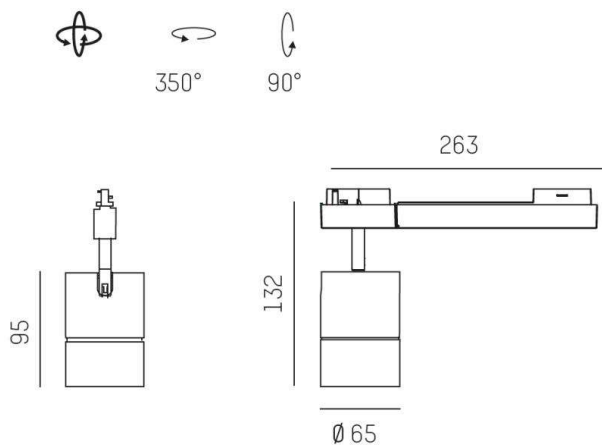

DASH DC

676-00300012445r

DASH DC VOLARE TRACK SPOTLIGHT WITH 2 PH VOLARE ADAPTER made of aluminium, white matt, similar to RAL 9016,high-efficiently vacuum deposited aluminium reflector beam 20°, light output direct, swiveling 350°, tilting 90°, with converter, max. 400mA, dimmable Loxone Air, adapter/ceiling base silver grey matt, IP20

DRAWING

LIGHT DISTRIBUTION CURVE

TECHNICAL DETAILS

System perform. [W]	16
Bulb type	LED
Luminous flux [lm]	1750
Current sec. [mA]	400
Colour temp. [K]	4000K
CRI	>90
Optics	vacuum deposited aluminium reflector
Designer	INHOUSE
Converter	with converter
Dimming	Loxone Air
Light output	direct
Beam angle [°]	20°
Voltage [V]	220-240V 50/60Hz
Material	aluminium
Length [mm]	263
Height [mm]	132
Diameter [mm]	65
IP protection class	IP20
Voltage class	protection cl. II
Net weight [kg]	0,50
Color lamp	white matt
RAL	9016
Color adapter/ceiling base	silver grey matt
EAN-Number	9010506227567
Lifetime [h]	L80 B10 50 000
No. of luminaires B16A	27