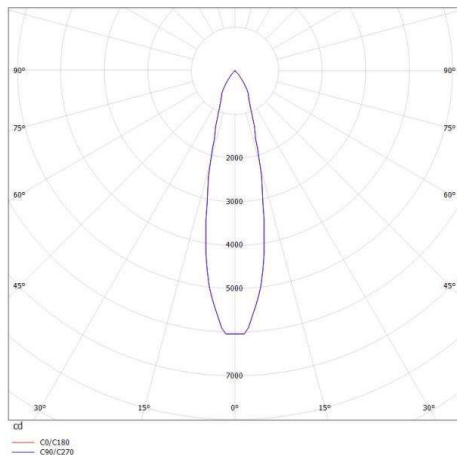

DASH DC

676-00300012445r

DASH DC VOLARE TRACK SPOTLIGHT WITH 2 PH VOLARE ADAPTER made of aluminium, white matt, similar to RAL 9016,high-efficiently vacuum deposited aluminium reflector beam 20°, light output direct, swiveling 350°, tilting 90°, with converter, max. 400mA, dimmable Loxone Air, adapter/ceiling base silver grey matt, IP20

DRAWING

LIGHT DISTRIBUTION CURVE

TECHNICAL DETAILS

System perform. [W]	16
Bulb type	LED
Luminous flux [lm]	1750
Current sec. [mA]	400
Colour temp. [K]	4000K
CRI	>90
Optics	vacuum deposited aluminium reflector
Designer	INHOUSE
Converter	with converter
Dimming	Loxone Air
Light output	direct
Beam angle [°]	20°
Voltage [V]	220-240V 50/60Hz
Material	aluminium
Length [mm]	263
Height [mm]	132
Diameter [mm]	65
IP protection class	IP20
Voltage class	protection cl. II
Net weight [kg]	0,50
Color lamp	white matt
RAL	9016
Color adapter/ceiling base	silver grey matt
EAN-Number	9010506227567
Lifetime [h]	L80 B10 50 000
No. of luminaires B16A	27

The values are rated values. Power and luminous flux are initially subject to a tolerance of +/- 10%. Colour temperature tolerance: +/- 150 K. The values apply to an ambient temperature of 25°C unless otherwise specified.