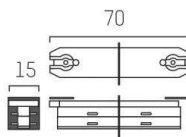

## DRAWING

## TECHNICAL DETAILS

Designer	Doc Form
Voltage [V]	220-240V 50/60HZ 2x10A
Material	metal
Length [mm]	70
Width [mm]	15
Height [mm]	15
Net weight [kg]	0,03
Color lamp	chrome
EAN-Number	9008905681103