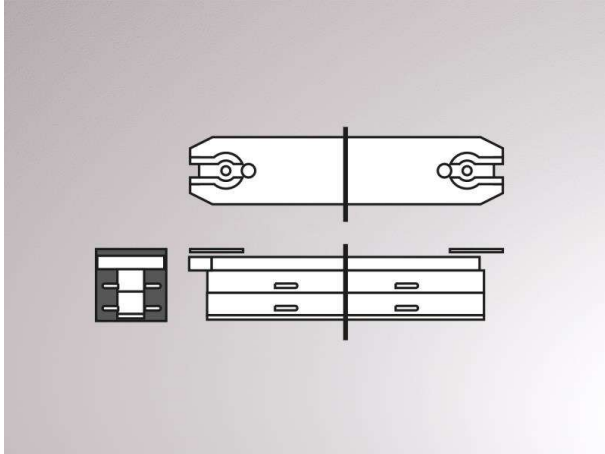

## DRAWING

## TECHNICAL DETAILS

Designer	Doc Form
Voltage [V]	220-240V 50/60HZ 2x10A
Material	metal
Length [mm]	70
Width [mm]	15
Height [mm]	15
Net weight [kg]	0,03
Color lamp	chrome
EAN-Number	9008905681103