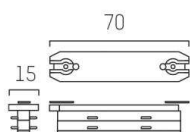

VOLARE

652-0030100001

linear connector, chrome, 4x1,5mm², electric connection without distances between 2 tracks, to be used for all colours

DRAWING

TECHNICAL DETAILS

Designer	Doc Form
Voltage [V]	220-240V 50/60HZ 2x10A
Material	metal
Length [mm]	70
Width [mm]	15
Height [mm]	15
Net weight [kg]	0,03
Color lamp	chrome
EAN-Number	9008905681097

LIGHT DISTRIBUTION CURVE

The values are rated values. Power and luminous flux are initially subject to a tolerance of +/- 10%. Colour temperature tolerance: +/- 150 K. The values apply to an ambient temperature of 25°C unless otherwise specified.