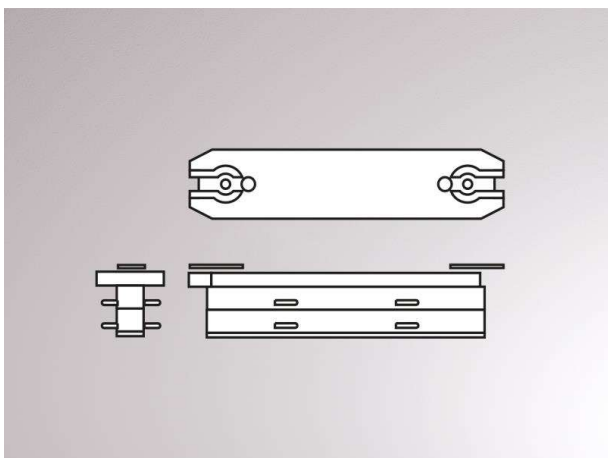

VOLARE

652-0030100001

linear connector, chrome, 4x1,5mm², electric connection without distances between 2 tracks, to be used for all colours

DRAWING

TECHNICAL DETAILS

Designer	Doc Form
Voltage [V]	220-240V 50/60HZ 2x10A
Material	metal
Length [mm]	70
Width [mm]	15
Height [mm]	15
Net weight [kg]	0,03
Color lamp	chrome
EAN-Number	9008905681097

LIGHT DISTRIBUTION CURVE

The values are rated values. Power and luminous flux are initially subject to a tolerance of +/- 10%. Colour temperature tolerance: +/- 150 K. The values apply to an ambient temperature of 25°C unless otherwise specified.