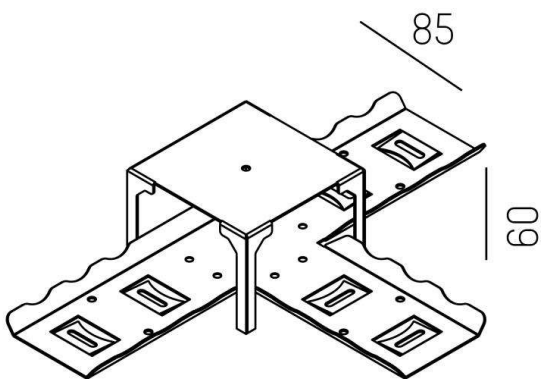

ONE ROW

639-ttv5

T-connector for support profile, white powder-coated

DRAWING

TECHNICAL DETAILS

Designer	INHOUSE
Material	metal
Net weight [kg]	0,34
Color lamp	white
RAL	9016
EAN-Number	9008905622724

LIGHT DISTRIBUTION CURVE