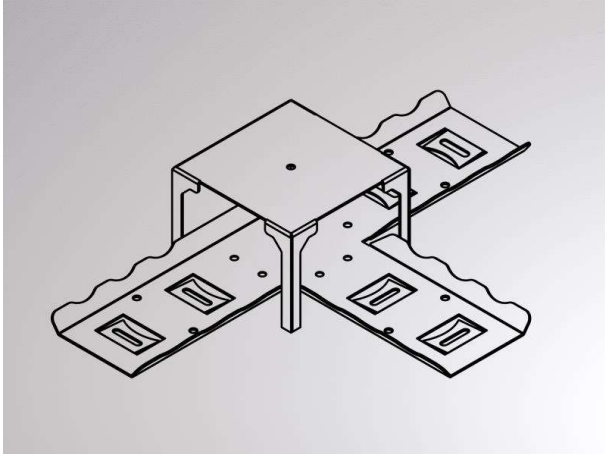

ONE ROW

639-ttv5

T-connector for support profile, white powder-coated

DRAWING

TECHNICAL DETAILS

Designer	INHOUSE
Material	metal
Net weight [kg]	0,34
Color lamp	white
RAL	9016
EAN-Number	9008905622724

LIGHT DISTRIBUTION CURVE