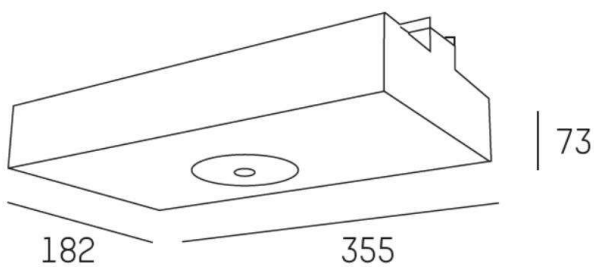

ONE ROW

639-nlh095v1

ONE ROW LIGHT INSERT EMERGENCY LIGHT LIGHT INSERT made of metal, white, similar to RAL 9016, light output direct, with converter, through wiring 5x2,5mm² + 4x1,5mm², IP20

DRAWING

TECHNICAL DETAILS

System perform. [W]	8
Bulb type	LED
Designer	INHOUSE
Converter	with converter
Light output	direct
Voltage [V]	220-240V 50/60Hz
Through wiring	5x2,5mm ² + 4x1,5mm ²
Material	metal

Length [mm]	355
Width [mm]	182
Height [mm]	73
IP protection class	IP20
Voltage class	protection cl. I
Net weight [kg]	3,00

Color lamp	white
RAL	9016
EAN-Number	9008905802775
Lifetime [h]	L80 B10 50 000

LIGHT DISTRIBUTION CURVE

The values are rated values. Power and luminous flux are initially subject to a tolerance of +/- 10%. Colour temperature tolerance: +/- 150 K. The values apply to an ambient temperature of 25°C unless otherwise specified.