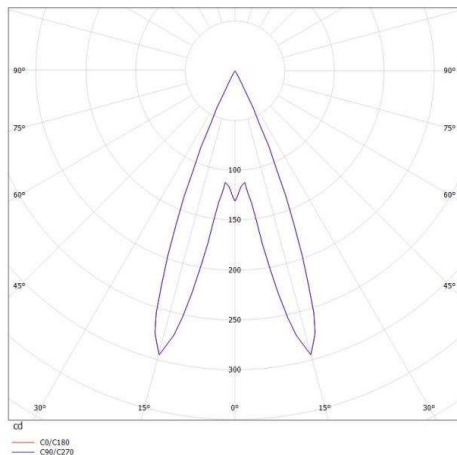

ONE ROW

639-nlh095v1

ONE ROW LIGHT INSERT EMERGENCY LIGHT LIGHT INSERT made of metal, white, similar to RAL 9016, light output direct, with converter, through wiring 5x2,5mm² + 4x1,5mm², IP20

DRAWING

TECHNICAL DETAILS

System perform. [W]	8
Bulb type	LED
Designer	INHOUSE
Converter	with converter
Light output	direct
Voltage [V]	220-240V 50/60Hz
Through wiring	5x2,5mm ² + 4x1,5mm ²
Material	metal

Length [mm]	355
Width [mm]	182
Height [mm]	73
IP protection class	IP20
Voltage class	protection cl. I
Net weight [kg]	3,00

Color lamp	white
RAL	9016
EAN-Number	9008905802775
Lifetime [h]	L80 B10 50 000

LIGHT DISTRIBUTION CURVE

The values are rated values. Power and luminous flux are initially subject to a tolerance of +/- 10%. Colour temperature tolerance: +/- 150 K. The values apply to an ambient temperature of 25°C unless otherwise specified.