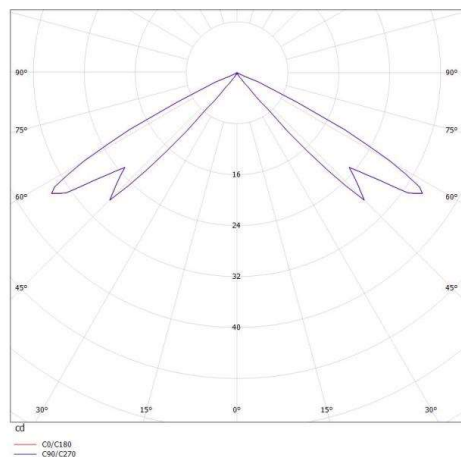

DRAWING

TECHNICAL DETAILS

| | |
|---------------------|--|
| System perform. [W] | 6 |
| Bulb type | LED |
| Designer | INHOUSE |
| Converter | with converter |
| Light output | direct |
| Voltage [V] | 220-240V 50/60Hz |
| Through wiring | $5 \times 2,5 \text{mm}^2 + 2 \times 1,5 \text{mm}^2 + 4 \times 1,5 \text{mm}^2$ |
| Material | metal |

| | |
|---------------------|------------------|
| Length [mm] | 355 |
| Width [mm] | 182 |
| Height [mm] | 73 |
| IP protection class | IP20 |
| Voltage class | protection cl. I |
| Net weight [kg] | 2,92 |

| | |
|--------------|----------------|
| Color lamp | white |
| RAL | 9016 |
| EAN-Number | 9008905802768 |
| Lifetime [h] | L80 B10 50 000 |

LIGHT DISTRIBUTION CURVE

The values are rated values. Power and luminous flux are initially subject to a tolerance of +/- 10%. Colour temperature tolerance: +/- 150 K. The values apply to an ambient temperature of 25°C unless otherwise specified.