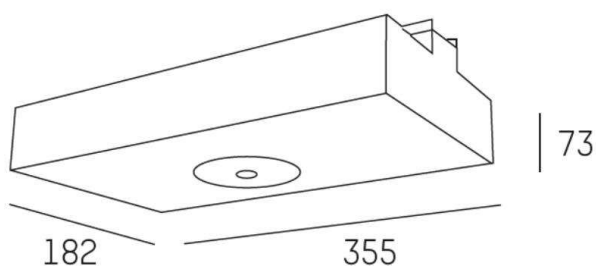

ONE ROW

639-nle115v1

ONE ROW LIGHT INSERT EMERGENCY LIGHT LIGHT INSERT made of metal, white, similar to RAL 9016, light output direct, with converter, through wiring
 $5 \times 2,5 \text{mm}^2 + 2 \times 1,5 \text{mm}^2 + 4 \times 1,5 \text{mm}^2$, IP20

DRAWING

TECHNICAL DETAILS

| | |
|---------------------|--|
| System perform. [W] | 6 |
| Bulb type | LED |
| Designer | INHOUSE |
| Converter | with converter |
| Light output | direct |
| Voltage [V] | 220-240V 50/60Hz |
| Through wiring | $5 \times 2,5 \text{mm}^2 + 2 \times 1,5 \text{mm}^2 + 4 \times 1,5 \text{mm}^2$ |
| Material | metal |

| | |
|---------------------|------------------|
| Length [mm] | 355 |
| Width [mm] | 182 |
| Height [mm] | 73 |
| IP protection class | IP20 |
| Voltage class | protection cl. I |
| Net weight [kg] | 2,92 |

| | |
|--------------|----------------|
| Color lamp | white |
| RAL | 9016 |
| EAN-Number | 9008905802768 |
| Lifetime [h] | L80 B10 50 000 |

LIGHT DISTRIBUTION CURVE

The values are rated values. Power and luminous flux are initially subject to a tolerance of +/- 10%. Colour temperature tolerance: +/- 150 K. The values apply to an ambient temperature of 25°C unless otherwise specified.