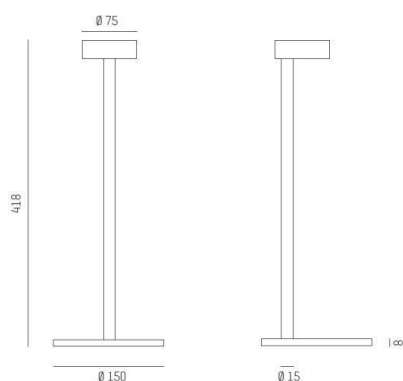

## IVEN

630-00101052941s

IVEN T TABLE LUMINAIRE made of aluminium, black anodised, microfaceted free-form reflector beam asymmetric, light output direct, with converter, dimmable 3 Step Touch dim, cable black, IP20

## DRAWING

3-Stufen TOUCH dimmbar  
3-steps TOUCH dimmable

## TECHNICAL DETAILS

System perform. [W]	8
Bulb type	LED
Luminous flux [lm]	400
Colour temp. [K]	3000K
CRI	>90
Optics	microfaceted free-form reflector
Designer	INHOUSE
Converter	with converter
Dimming	3 Step Touch dim
Light output	direct
Beam angle [°]	asymmetrisch
Voltage [V]	220-240V AC/DC
Material	aluminium

Length [mm]	418
Diameter [mm]	150
IP protection class	IP20
Voltage class	protection cl. II
Net weight [kg]	0,86

Color lamp	black anodised
Electric wire	black
EAN-Number	9008905723292
Lifetime [h]	L80 B10 50 000