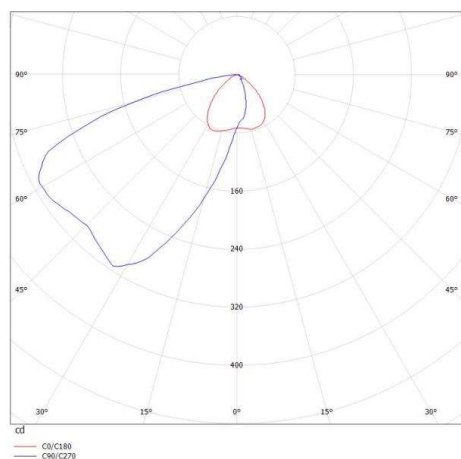

## IVEN

630-00101052941s

IVEN T TABLE LUMINAIRE made of aluminium, black anodised, microfaceted free-form reflector beam asymmetric, light output direct, with converter, dimmable 3 Step Touch dim, cable black, IP20

## LIGHT DISTRIBUTION CURVE

Length [mm]	418
Diameter [mm]	150
IP protection class	IP20
Voltage class	protection cl. II
Net weight [kg]	0,86

Color lamp	black anodised
Electric wire	black
EAN-Number	9008905723292
Lifetime [h]	L80 B10 50 000