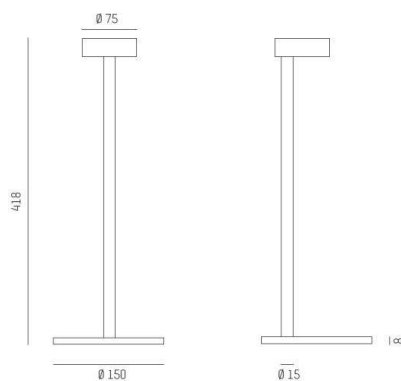

IVEN

630-00101052908s

IVEN T TABLE LUMINAIRE made of aluminium, natural anodised, microfaceted free-form reflector beam asymmetric, light output direct, with converter, dimmable 3 Step Touch dim, cable black, IP20

DRAWING

3-Stufen TOUCH dimmbar
3-steps TOUCH dimmable

LIGHT DISTRIBUTION CURVE

TECHNICAL DETAILS

System perform. [W]	8
Bulb type	LED
Luminous flux [lm]	400
Colour temp. [K]	3000K
CRI	>90
Optics	microfaceted free-form reflector
Designer	INHOUSE
Converter	with converter
Dimming	3 Step Touch dim
Light output	direct
Beam angle [°]	asymmetrisch
Voltage [V]	220-240V AC/DC
Material	aluminium

Length [mm]	418
Diameter [mm]	150
IP protection class	IP20
Voltage class	protection cl. II
Net weight [kg]	0,86

Color lamp	natural anodised
Electric wire	black
EAN-Number	9008905723315
Lifetime [h]	L80 B10 50 000