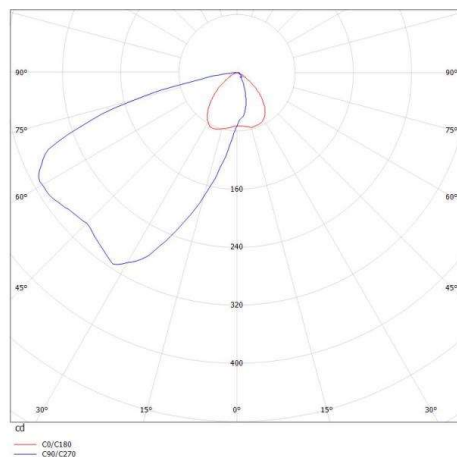

IVEN

630-00101052908s

IVEN T TABLE LUMINAIRE made of aluminium, natural anodised, microfaceted free-form reflector beam asymmetric, light output direct, with converter, dimmable 3 Step Touch dim, cable black, IP20

DRAWING

3-Stufen TOUCH dimmbar
3-steps TOUCH dimmable

LIGHT DISTRIBUTION CURVE

TECHNICAL DETAILS

System perform. [W]	8
Bulb type	LED
Luminous flux [lm]	400
Colour temp. [K]	3000K
CRI	>90
Optics	microfaceted free-form reflector
Designer	INHOUSE
Converter	with converter
Dimming	3 Step Touch dim
Light output	direct
Beam angle [°]	asymmetrisch
Voltage [V]	220-240V AC/DC
Material	aluminium

Length [mm]	418
Diameter [mm]	150
IP protection class	IP20
Voltage class	protection cl. II
Net weight [kg]	0,86

Color lamp	natural anodised
Electric wire	black
EAN-Number	9008905723315
Lifetime [h]	L80 B10 50 000