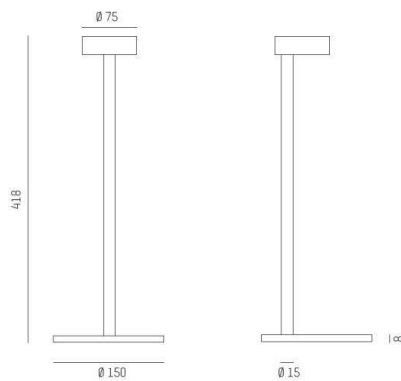

IVEN

630-00101052905s

IVEN T TABLE LUMINAIRE made of aluminium, white, similar to RAL 9016, microfaceted free-form reflector beam asymmetric, light output direct, with converter, dimmable 3 Step Touch dim, cable black, IP20

DRAWING

3-Stufen TOUCH dimmbar
3-steps TOUCH dimmable

LIGHT DISTRIBUTION CURVE

TECHNICAL DETAILS

System perform. [W]	8
Bulb type	LED
Luminous flux [lm]	400
Colour temp. [K]	3000K
CRI	>90
Optics	microfaceted free-form reflector
Designer	INHOUSE
Converter	with converter
Dimming	3 Step Touch dim
Light output	direct
Beam angle [°]	asymmetrisch
Voltage [V]	220-240V AC/DC
Material	aluminium

Length [mm]	418
Diameter [mm]	150
IP protection class	IP20
Voltage class	protection cl. II
Net weight [kg]	0,87

Color lamp	white
RAL	9016
Electric wire	black
EAN-Number	9008905723308
Lifetime [h]	L80 B10 50 000