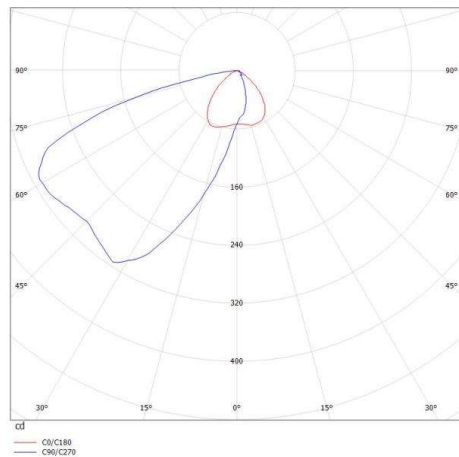

IVEN

630-00101052905s

IVEN T TABLE LUMINAIRE made of aluminium, white, similar to RAL 9016, microfaceted free-form reflector beam asymmetric, light output direct, with converter, dimmable 3 Step Touch dim, cable black, IP20

DRAWING

3-Stufen TOUCH dimmbar
3-steps TOUCH dimmable

LIGHT DISTRIBUTION CURVE

TECHNICAL DETAILS

System perform. [W]	8
Bulb type	LED
Luminous flux [lm]	400
Colour temp. [K]	3000K
CRI	>90
Optics	microfaceted free-form reflector
Designer	INHOUSE
Converter	with converter
Dimming	3 Step Touch dim
Light output	direct
Beam angle [°]	asymmetrisch
Voltage [V]	220-240V AC/DC
Material	aluminium

Length [mm]	418
Diameter [mm]	150
IP protection class	IP20
Voltage class	protection cl. II
Net weight [kg]	0,87

Color lamp	white
RAL	9016
Electric wire	black
EAN-Number	9008905723308
Lifetime [h]	L80 B10 50 000