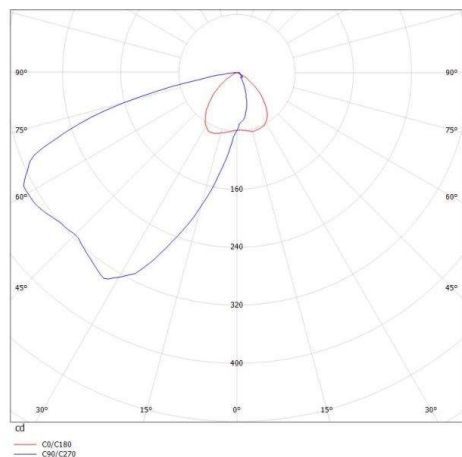

IVEN

630-00101052408s

IVEN T TABLE LUMINAIRE made of aluminium, natural anodised, microfaceted free-form reflector beam asymmetric, light output direct, with converter, dimmable 3 Step Touch dim, cable black, IP20

DRAWING

3-Stufen TOUCH dimmbar
3-steps TOUCH dimmable

LIGHT DISTRIBUTION CURVE

TECHNICAL DETAILS

System perform. [W]	8
Bulb type	LED
Luminous flux [lm]	430
Colour temp. [K]	4000K
CRI	>90
Optics	microfaceted free-form reflector
Designer	INHOUSE
Converter	with converter
Dimming	3 Step Touch dim
Light output	direct
Beam angle [°]	asymmetrisch
Voltage [V]	220-240V AC/DC
Material	aluminium
Length [mm]	418
Diameter [mm]	150
IP protection class	IP20
Voltage class	protection cl. II
Net weight [kg]	0,86
Color lamp	natural anodised
Electric wire	black
EAN-Number	9008905723995
Lifetime [h]	L80 B10 50 000