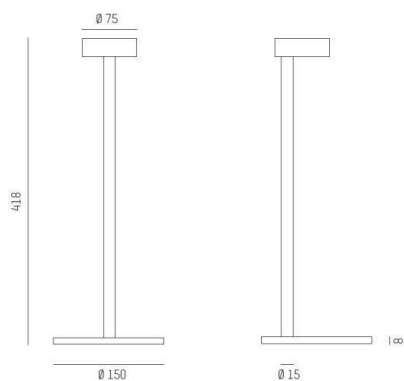

IVEN

630-00101052408s

IVEN T TABLE LUMINAIRE made of aluminium, natural anodised, microfaceted free-form reflector beam asymmetric, light output direct, with converter, dimmable 3 Step Touch dim, cable black, IP20

DRAWING

3-Stufen TOUCH dimmbar
3-steps TOUCH dimmable

LIGHT DISTRIBUTION CURVE

TECHNICAL DETAILS

System perform. [W]	8
Bulb type	LED
Luminous flux [lm]	430
Colour temp. [K]	4000K
CRI	>90
Optics	microfaceted free-form reflector
Designer	INHOUSE
Converter	with converter
Dimming	3 Step Touch dim
Light output	direct
Beam angle [°]	asymmetrisch
Voltage [V]	220-240V AC/DC
Material	aluminium
Length [mm]	418
Diameter [mm]	150
IP protection class	IP20
Voltage class	protection cl. II
Net weight [kg]	0,86
Color lamp	natural anodised
Electric wire	black
EAN-Number	9008905723995
Lifetime [h]	L80 B10 50 000

The values are rated values. Power and luminous flux are initially subject to a tolerance of +/- 10%. Colour temperature tolerance: +/- 150 K. The values apply to an ambient temperature of 25°C unless otherwise specified.