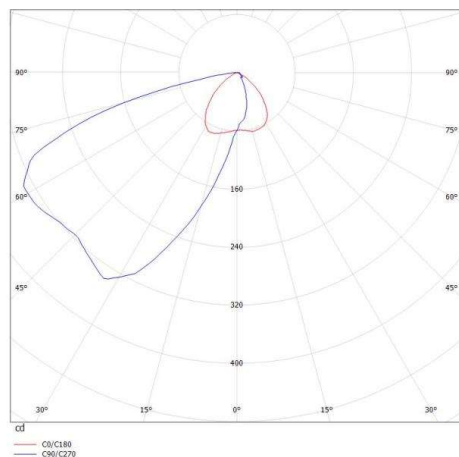

IVEN

630-00101052405s

IVEN T TABLE LUMINAIRE made of aluminium, white, similar to RAL 9016, microfaceted free-form reflector beam asymmetric, light output direct, with converter, dimmable 3 Step Touch dim, cable black, IP20

DRAWING

3-Stufen TOUCH dimmbar
3-steps TOUCH dimmable

LIGHT DISTRIBUTION CURVE

TECHNICAL DETAILS

System perform. [W]	8
Bulb type	LED
Luminous flux [lm]	430
Colour temp. [K]	4000K
CRI	>90
Optics	microfaceted free-form reflector
Designer	INHOUSE
Converter	with converter
Dimming	3 Step Touch dim
Light output	direct
Beam angle [°]	asymmetrisch
Voltage [V]	220-240V AC/DC
Material	aluminium

Length [mm]	418
Diameter [mm]	150
IP protection class	IP20
Voltage class	protection cl. II
Net weight [kg]	0,87

Color lamp	white
RAL	9016
Electric wire	black
EAN-Number	9008905723988
Lifetime [h]	L80 B10 50 000