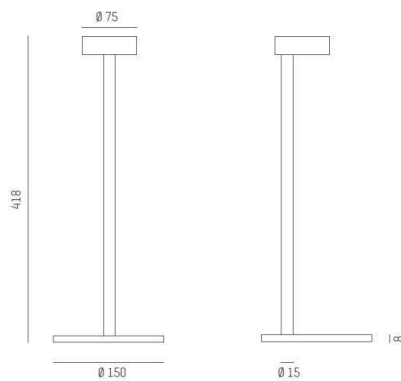

IVEN

630-00101052405s

IVEN T TABLE LUMINAIRE made of aluminium, white, similar to RAL 9016, microfaceted free-form reflector beam asymmetric, light output direct, with converter, dimmable 3 Step Touch dim, cable black, IP20

DRAWING

3-Stufen TOUCH dimmbar
3-steps TOUCH dimmable

LIGHT DISTRIBUTION CURVE

TECHNICAL DETAILS

System perform. [W]	8
Bulb type	LED
Luminous flux [lm]	430
Colour temp. [K]	4000K
CRI	>90
Optics	microfaceted free-form reflector
Designer	INHOUSE
Converter	with converter
Dimming	3 Step Touch dim
Light output	direct
Beam angle [°]	asymmetrisch
Voltage [V]	220-240V AC/DC
Material	aluminium

Length [mm]	418
Diameter [mm]	150
IP protection class	IP20
Voltage class	protection cl. II
Net weight [kg]	0,87

Color lamp	white
RAL	9016
Electric wire	black
EAN-Number	9008905723988
Lifetime [h]	L80 B10 50 000