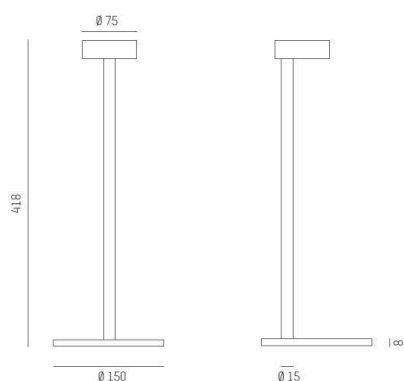

## IVEN

630-00101052305s

IVEN T TABLE LUMINAIRE made of aluminium, white, similar to RAL 9016, microfaceted free-form reflector beam asymmetric, light output direct, with converter, dimmable 3 Step Touch dim, cable black, IP20

## DRAWING

3-Stufen TOUCH dimmbar  
3-steps TOUCH dimmable

## TECHNICAL DETAILS

System perform. [W]	8
Bulb type	LED
Luminous flux [lm]	370
Colour temp. [K]	2700K
CRI	>90
Optics	microfaceted free-form reflector
Designer	INHOUSE
Converter	with converter
Dimming	3 Step Touch dim
Light output	direct
Beam angle [°]	asymmetrisch
Voltage [V]	220-240V AC/DC
Material	aluminium

Length [mm]	418
Diameter [mm]	150
IP protection class	IP20
Voltage class	protection cl. II
Net weight [kg]	0,97

Color lamp	white
RAL	9016
Electric wire	black
EAN-Number	9008905723520
Lifetime [h]	L80 B10 50 000