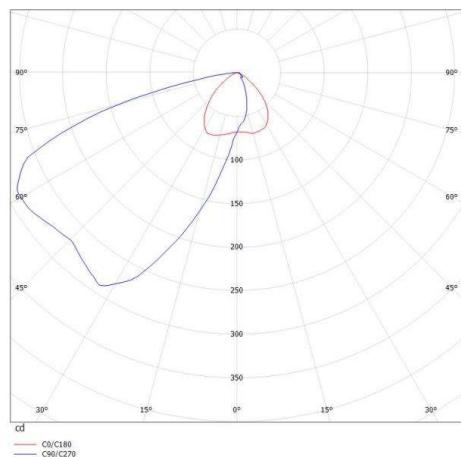

## IVEN

630-00101052305s

IVEN T TABLE LUMINAIRE made of aluminium, white, similar to RAL 9016, microfaceted free-form reflector beam asymmetric, light output direct, with converter, dimmable 3 Step Touch dim, cable black, IP20

## LIGHT DISTRIBUTION CURVE

## TECHNICAL DETAILS

System perform. [W]	8
Bulb type	LED
Luminous flux [lm]	370
Colour temp. [K]	2700K
CRI	>90
Optics	microfaceted free-form reflector
Designer	INHOUSE
Converter	with converter
Dimming	3 Step Touch dim
Light output	direct
Beam angle [°]	asymmetrisch
Voltage [V]	220-240V AC/DC
Material	aluminium

Length [mm]	418
Diameter [mm]	150
IP protection class	IP20
Voltage class	protection cl. II
Net weight [kg]	0,97

Color lamp	white
RAL	9016
Electric wire	black
EAN-Number	9008905723520
Lifetime [h]	L80 B10 50 000