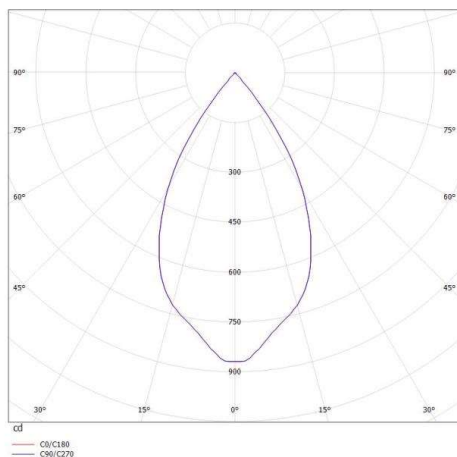

DASH AC

599-003010429650

DASH AC VOLARE TRACK SPOTLIGHT WITH 2 PH VOLARE ADAPTER made of aluminium, white, similar to RAL 9016,high-efficiently vacuum deposited aluminium reflector beam 60°, light output direct, swiveling 350°, tilting 90°, dimmable not dimmable, adapter/ceiling base black, IP20

DRAWING

TECHNICAL DETAILS

System perform. [W]	11
Bulb type	LED
Luminous flux [lm]	690
Colour temp. [K]	3000K
CRI	>90
Optics	vacuum deposited aluminium reflector
Designer	INHOUSE
Dimming	nicht dimmbar
Light output	direct
Beam angle [°]	60°
Voltage [V]	220-240V 50/60Hz
Material	aluminium
Height [mm]	127
Diameter [mm]	65
IP protection class	IP20
Voltage class	protection cl. I
Net weight [kg]	0,44
Color lamp	white
RAL	9016
Color adapter/ceiling base	black
EAN-Number	9008905911767
Lifetime [h]	30 000

LIGHT DISTRIBUTION CURVE

The values are rated values. Power and luminous flux are initially subject to a tolerance of +/- 10%. Colour temperature tolerance: +/- 150 K. The values apply to an ambient temperature of 25°C unless otherwise specified.