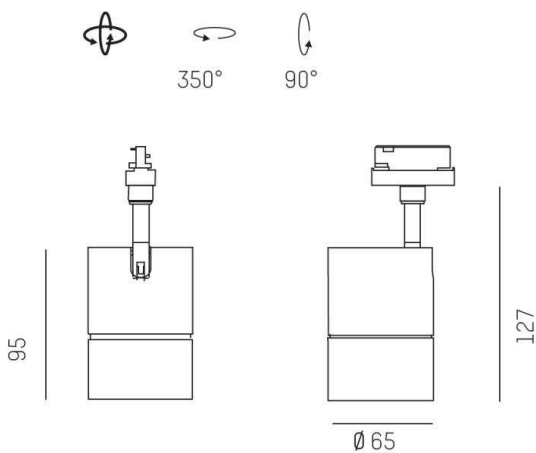

DASH AC

599-003010429650

DASH AC VOLARE TRACK SPOTLIGHT WITH 2 PH VOLARE ADAPTER made of aluminium, white, similar to RAL 9016,high-efficiently vacuum deposited aluminium reflector beam 60°, light output direct, swiveling 350°, tilting 90°, dimmable not dimmable, adapter/ceiling base black, IP20

DRAWING

TECHNICAL DETAILS

System perform. [W]	11
Bulb type	LED
Luminous flux [lm]	690
Colour temp. [K]	3000K
CRI	>90
Optics	vacuum deposited aluminium reflector
Designer	INHOUSE
Dimming	nicht dimmbar
Light output	direct
Beam angle [°]	60°
Voltage [V]	220-240V 50/60Hz
Material	aluminium
Height [mm]	127
Diameter [mm]	65
IP protection class	IP20
Voltage class	protection cl. I
Net weight [kg]	0,44
Color lamp	white
RAL	9016
Color adapter/ceiling base	black
EAN-Number	9008905911767
Lifetime [h]	30 000

LIGHT DISTRIBUTION CURVE

The values are rated values. Power and luminous flux are initially subject to a tolerance of +/- 10%. Colour temperature tolerance: +/- 150 K. The values apply to an ambient temperature of 25°C unless otherwise specified.