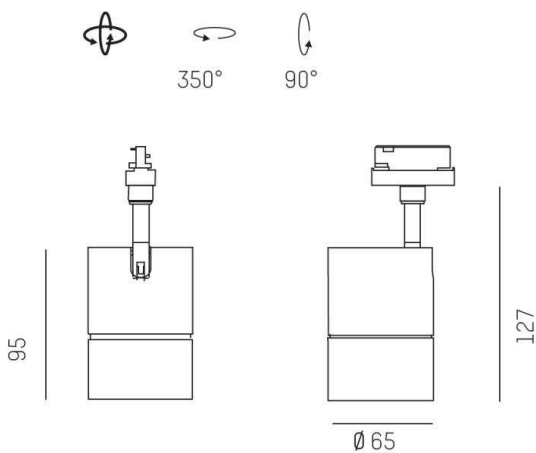

DASH AC

599-003010423450

DASH AC VOLARE TRACK SPOTLIGHT WITH 2 PH VOLARE ADAPTER made of aluminium, white, similar to RAL 9016,high-efficiently vacuum deposited aluminium reflector beam 60°, light output direct, swiveling 350°, tilting 90°, dimmable not dimmable, adapter/ceiling base silver, IP20

DRAWING

TECHNICAL DETAILS

System perform. [W]	11
Bulb type	LED
Luminous flux [lm]	650
Colour temp. [K]	2700K
CRI	>90
Optics	vacuum deposited aluminium reflector
Designer	INHOUSE
Dimming	nicht dimmbar
Light output	direct
Beam angle [°]	60°
Voltage [V]	220-240V 50/60Hz
Material	aluminium
Height [mm]	127
Diameter [mm]	65
IP protection class	IP20
Voltage class	protection cl. I
Net weight [kg]	0,44
Color lamp	white
RAL	9016
Color adapter/ceiling base	silver
EAN-Number	9008905911453
Lifetime [h]	30 000

LIGHT DISTRIBUTION CURVE

The values are rated values. Power and luminous flux are initially subject to a tolerance of +/- 10%. Colour temperature tolerance: +/- 150 K. The values apply to an ambient temperature of 25°C unless otherwise specified.