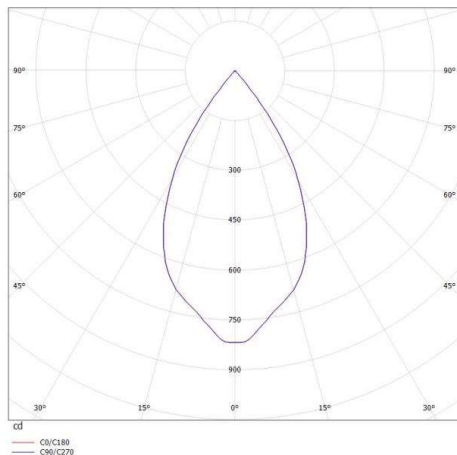

DASH AC

599-003010423450

DASH AC VOLARE TRACK SPOTLIGHT WITH 2 PH VOLARE ADAPTER made of aluminium, white, similar to RAL 9016,high-efficiently vacuum deposited aluminium reflector beam 60°, light output direct, swiveling 350°, tilting 90°, dimmable not dimmable, adapter/ceiling base silver, IP20

DRAWING

TECHNICAL DETAILS

System perform. [W]	11
Bulb type	LED
Luminous flux [lm]	650
Colour temp. [K]	2700K
CRI	>90
Optics	vacuum deposited aluminium reflector
Designer	INHOUSE
Dimming	nicht dimmbar
Light output	direct
Beam angle [°]	60°
Voltage [V]	220-240V 50/60Hz
Material	aluminium
Height [mm]	127
Diameter [mm]	65
IP protection class	IP20
Voltage class	protection cl. I
Net weight [kg]	0,44
Color lamp	white
RAL	9016
Color adapter/ceiling base	silver
EAN-Number	9008905911453
Lifetime [h]	30 000

LIGHT DISTRIBUTION CURVE

The values are rated values. Power and luminous flux are initially subject to a tolerance of +/- 10%. Colour temperature tolerance: +/- 150 K. The values apply to an ambient temperature of 25°C unless otherwise specified.