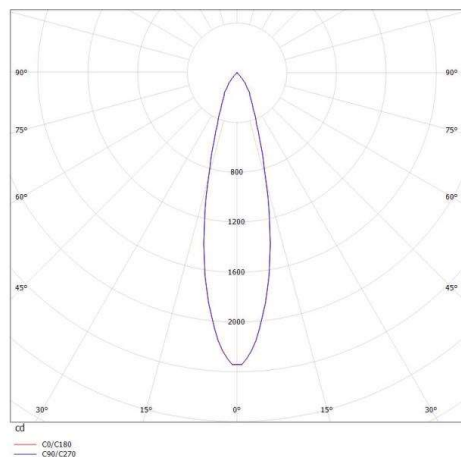

DASH AC

599-003010129650

DASH AC VOLARE TRACK SPOTLIGHT WITH 2 PH VOLARE ADAPTER made of aluminium, white, similar to RAL 9016,high-efficiently vacuum deposited aluminium reflector beam 20°, light output direct, swiveling 350°, tilting 90°, dimmable not dimmable, adapter/ceiling base black, IP20

DRAWING

TECHNICAL DETAILS

System perform. [W]	11
Bulb type	LED
Luminous flux [lm]	690
Colour temp. [K]	3000K
CRI	>90
Optics	vacuum deposited aluminium reflector
Designer	INHOUSE
Dimming	nicht dimmbar
Light output	direct
Beam angle [°]	20°
Voltage [V]	220-240V 50/60Hz
Material	aluminium
Height [mm]	127
Diameter [mm]	65
IP protection class	IP20
Voltage class	protection cl. I
Net weight [kg]	0,44
Color lamp	white
RAL	9016
Color adapter/ceiling base	black
EAN-Number	9008905910951
Lifetime [h]	30 000

LIGHT DISTRIBUTION CURVE

The values are rated values. Power and luminous flux are initially subject to a tolerance of +/- 10%. Colour temperature tolerance: +/- 150 K. The values apply to an ambient temperature of 25°C unless otherwise specified.