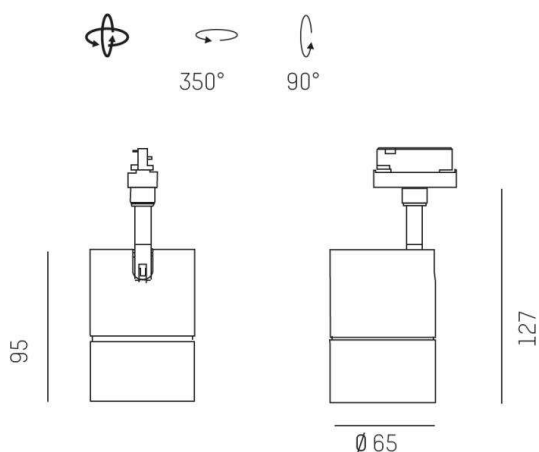

DASH AC

599-003010129650

DASH AC VOLARE TRACK SPOTLIGHT WITH 2 PH VOLARE ADAPTER made of aluminium, white, similar to RAL 9016,high-efficiently vacuum deposited aluminium reflector beam 20°, light output direct, swiveling 350°, tilting 90°, dimmable not dimmable, adapter/ceiling base black, IP20

DRAWING

TECHNICAL DETAILS

System perform. [W]	11
Bulb type	LED
Luminous flux [lm]	690
Colour temp. [K]	3000K
CRI	>90
Optics	vacuum deposited aluminium reflector
Designer	INHOUSE
Dimming	nicht dimmbar
Light output	direct
Beam angle [°]	20°
Voltage [V]	220-240V 50/60Hz
Material	aluminium
Height [mm]	127
Diameter [mm]	65
IP protection class	IP20
Voltage class	protection cl. I
Net weight [kg]	0,44
Color lamp	white
RAL	9016
Color adapter/ceiling base	black
EAN-Number	9008905910951
Lifetime [h]	30 000

LIGHT DISTRIBUTION CURVE

The values are rated values. Power and luminous flux are initially subject to a tolerance of +/- 10%. Colour temperature tolerance: +/- 150 K. The values apply to an ambient temperature of 25°C unless otherwise specified.