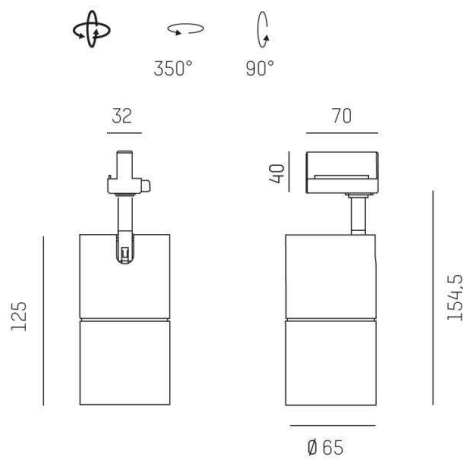

DASH L AC

599-002010229060

DASH L AC TRACK SPOTLIGHT WITH 3 PH ADAPTER made of aluminium, black, similar to RAL 9005, high-efficiently vacuum deposited aluminium reflector beam 40°, light output direct, swiveling 350°, tilting 90°, dimmable not dimmable, IP20

DRAWING

TECHNICAL DETAILS

System perform. [W]	11
Bulb type	LED
Luminous flux [lm]	690
Colour temp. [K]	3000K
CRI	>90
Optics	vacuum deposited aluminium reflector
Designer	INHOUSE
Dimming	nicht dimmbar
Light output	direct
Beam angle [°]	40°
Voltage [V]	220-240V 50/60Hz
Material	aluminium
Height [mm]	155
Diameter [mm]	65
IP protection class	IP20
Voltage class	protection cl. I
Net weight [kg]	0,54
Color lamp	black
RAL	9005
EAN-Number	9008905885365
Lifetime [h]	30 000

LIGHT DISTRIBUTION CURVE

The values are rated values. Power and luminous flux are initially subject to a tolerance of +/- 10%. Colour temperature tolerance: +/- 150 K. The values apply to an ambient temperature of 25°C unless otherwise specified.