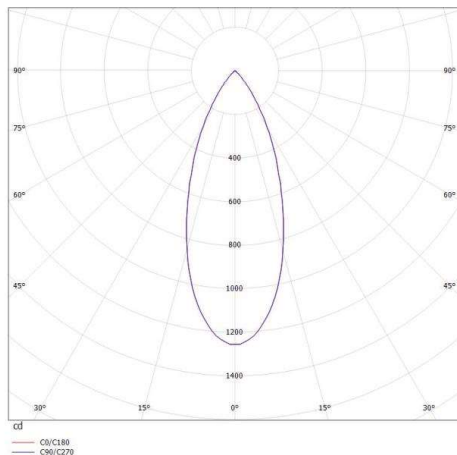

DASH L AC

599-002010229060

DASH L AC TRACK SPOTLIGHT WITH 3 PH ADAPTER made of aluminium, black, similar to RAL 9005, high-efficiently vacuum deposited aluminium reflector beam 40°, light output direct, swiveling 350°, tilting 90°, dimmable not dimmable, IP20

DRAWING

TECHNICAL DETAILS

System perform. [W]	11
Bulb type	LED
Luminous flux [lm]	690
Colour temp. [K]	3000K
CRI	>90
Optics	vacuum deposited aluminium reflector
Designer	INHOUSE
Dimming	nicht dimmbar
Light output	direct
Beam angle [°]	40°
Voltage [V]	220-240V 50/60Hz
Material	aluminium
Height [mm]	155
Diameter [mm]	65
IP protection class	IP20
Voltage class	protection cl. I
Net weight [kg]	0,54
Color lamp	black
RAL	9005
EAN-Number	9008905885365
Lifetime [h]	30 000

LIGHT DISTRIBUTION CURVE

The values are rated values. Power and luminous flux are initially subject to a tolerance of +/- 10%. Colour temperature tolerance: +/- 150 K. The values apply to an ambient temperature of 25°C unless otherwise specified.