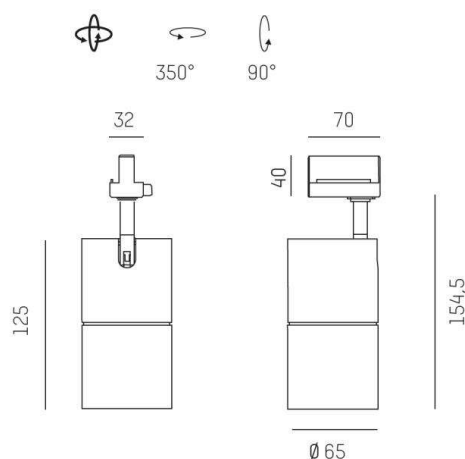

DASH L AC

599-002010229050

DASH L AC TRACK SPOTLIGHT WITH 3 PH ADAPTER made of aluminium, white, similar to RAL 9016, high-efficiently vacuum deposited aluminium reflector beam 40°, light output direct, swiveling 350°, tilting 90°, dimmable not dimmable, IP20

DRAWING

TECHNICAL DETAILS

System perform. [W]	11
Bulb type	LED
Luminous flux [lm]	690
Colour temp. [K]	3000K
CRI	>90
Optics	vacuum deposited aluminium reflector
Designer	INHOUSE
Dimming	nicht dimmbar
Light output	direct
Beam angle [°]	40°
Voltage [V]	220-240V 50/60Hz
Material	aluminium
Height [mm]	155
Diameter [mm]	65
IP protection class	IP20
Voltage class	protection cl. I
Net weight [kg]	0,54
Color lamp	white
RAL	9016
EAN-Number	9008905885358
Lifetime [h]	30 000

LIGHT DISTRIBUTION CURVE

The values are rated values. Power and luminous flux are initially subject to a tolerance of +/- 10%. Colour temperature tolerance: +/- 150 K. The values apply to an ambient temperature of 25°C unless otherwise specified.