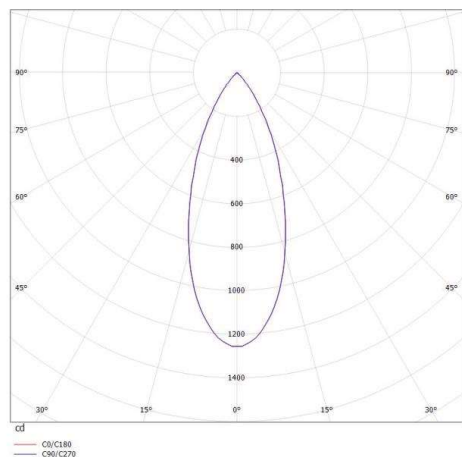

DASH L AC

599-002010229050

DASH L AC TRACK SPOTLIGHT WITH 3 PH ADAPTER made of aluminium, white, similar to RAL 9016, high-efficiently vacuum deposited aluminium reflector beam 40°, light output direct, swiveling 350°, tilting 90°, dimmable not dimmable, IP20

DRAWING

TECHNICAL DETAILS

System perform. [W]	11
Bulb type	LED
Luminous flux [lm]	690
Colour temp. [K]	3000K
CRI	>90
Optics	vacuum deposited aluminium reflector
Designer	INHOUSE
Dimming	nicht dimmbar
Light output	direct
Beam angle [°]	40°
Voltage [V]	220-240V 50/60Hz
Material	aluminium
Height [mm]	155
Diameter [mm]	65
IP protection class	IP20
Voltage class	protection cl. I
Net weight [kg]	0,54
Color lamp	white
RAL	9016
EAN-Number	9008905885358
Lifetime [h]	30 000

LIGHT DISTRIBUTION CURVE

The values are rated values. Power and luminous flux are initially subject to a tolerance of +/- 10%. Colour temperature tolerance: +/- 150 K. The values apply to an ambient temperature of 25°C unless otherwise specified.