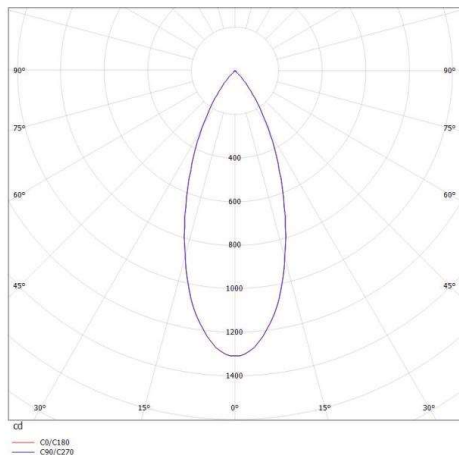

DASH L AC

599-002010224060

DASH L AC TRACK SPOTLIGHT WITH 3 PH ADAPTER made of aluminium, black, similar to RAL 9005, high-efficiently vacuum deposited aluminium reflector beam 40°, light output direct, swiveling 350°, tilting 90°, dimmable not dimmable, IP20

DRAWING

TECHNICAL DETAILS

System perform. [W]	11
Bulb type	LED
Luminous flux [lm]	720
Colour temp. [K]	4000K
CRI	>90
Optics	vacuum deposited aluminium reflector
Designer	INHOUSE
Dimming	nicht dimmbar
Light output	direct
Beam angle [°]	40°
Voltage [V]	220-240V 50/60Hz
Material	aluminium
Height [mm]	155
Diameter [mm]	65
IP protection class	IP20
Voltage class	protection cl. I
Net weight [kg]	0,54
Color lamp	black
RAL	9005
EAN-Number	9008905885334
Lifetime [h]	30 000

LIGHT DISTRIBUTION CURVE

The values are rated values. Power and luminous flux are initially subject to a tolerance of +/- 10%. Colour temperature tolerance: +/- 150 K. The values apply to an ambient temperature of 25°C unless otherwise specified.