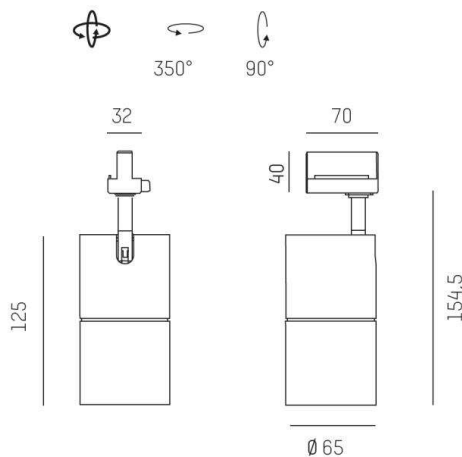

DASH L AC

599-002010224060

DASH L AC TRACK SPOTLIGHT WITH 3 PH ADAPTER made of aluminium, black, similar to RAL 9005, high-efficiently vacuum deposited aluminium reflector beam 40°, light output direct, swiveling 350°, tilting 90°, dimmable not dimmable, IP20

DRAWING

TECHNICAL DETAILS

System perform. [W]	11
Bulb type	LED
Luminous flux [lm]	720
Colour temp. [K]	4000K
CRI	>90
Optics	vacuum deposited aluminium reflector
Designer	INHOUSE
Dimming	nicht dimmbar
Light output	direct
Beam angle [°]	40°
Voltage [V]	220-240V 50/60Hz
Material	aluminium
Height [mm]	155
Diameter [mm]	65
IP protection class	IP20
Voltage class	protection cl. I
Net weight [kg]	0,54
Color lamp	black
RAL	9005
EAN-Number	9008905885334
Lifetime [h]	30 000

LIGHT DISTRIBUTION CURVE

The values are rated values. Power and luminous flux are initially subject to a tolerance of +/- 10%. Colour temperature tolerance: +/- 150 K. The values apply to an ambient temperature of 25°C unless otherwise specified.