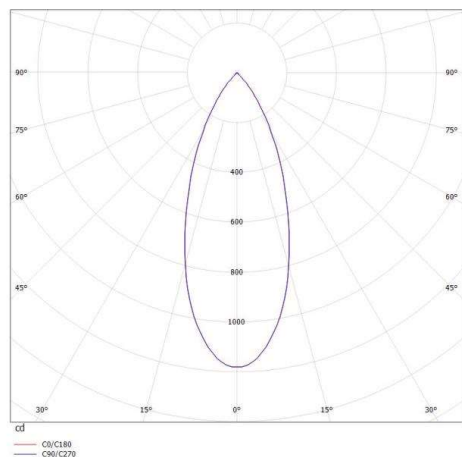

DASH L AC

599-002010223050

DASH L AC TRACK SPOTLIGHT WITH 3 PH ADAPTER made of aluminium, white, similar to RAL 9016, high-efficiently vacuum deposited aluminium reflector beam 40°, light output direct, swiveling 350°, tilting 90°, dimmable not dimmable, IP20

DRAWING

TECHNICAL DETAILS

System perform. [W]	11
Bulb type	LED
Luminous flux [lm]	650
Colour temp. [K]	2700K
CRI	>90
Optics	vacuum deposited aluminium reflector
Designer	INHOUSE
Dimming	nicht dimmbar
Light output	direct
Beam angle [°]	40°
Voltage [V]	220-240V 50/60Hz
Material	aluminium
Height [mm]	155
Diameter [mm]	65
IP protection class	IP20
Voltage class	protection cl. I
Net weight [kg]	0,54
Color lamp	white
RAL	9016
EAN-Number	9008905885297
Lifetime [h]	30 000

LIGHT DISTRIBUTION CURVE

The values are rated values. Power and luminous flux are initially subject to a tolerance of +/- 10%. Colour temperature tolerance: +/- 150 K. The values apply to an ambient temperature of 25°C unless otherwise specified.