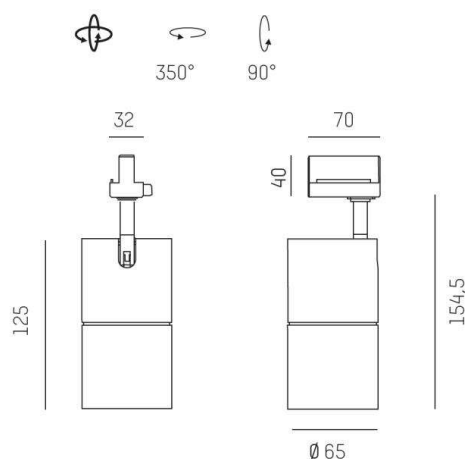

DASH L AC

599-002010223050

DASH L AC TRACK SPOTLIGHT WITH 3 PH ADAPTER made of aluminium, white, similar to RAL 9016, high-efficiently vacuum deposited aluminium reflector beam 40°, light output direct, swiveling 350°, tilting 90°, dimmable not dimmable, IP20

DRAWING

TECHNICAL DETAILS

System perform. [W]	11
Bulb type	LED
Luminous flux [lm]	650
Colour temp. [K]	2700K
CRI	>90
Optics	vacuum deposited aluminium reflector
Designer	INHOUSE
Dimming	nicht dimmbar
Light output	direct
Beam angle [°]	40°
Voltage [V]	220-240V 50/60Hz
Material	aluminium
Height [mm]	155
Diameter [mm]	65
IP protection class	IP20
Voltage class	protection cl. I
Net weight [kg]	0,54
Color lamp	white
RAL	9016
EAN-Number	9008905885297
Lifetime [h]	30 000

LIGHT DISTRIBUTION CURVE

The values are rated values. Power and luminous flux are initially subject to a tolerance of +/- 10%. Colour temperature tolerance: +/- 150 K. The values apply to an ambient temperature of 25°C unless otherwise specified.