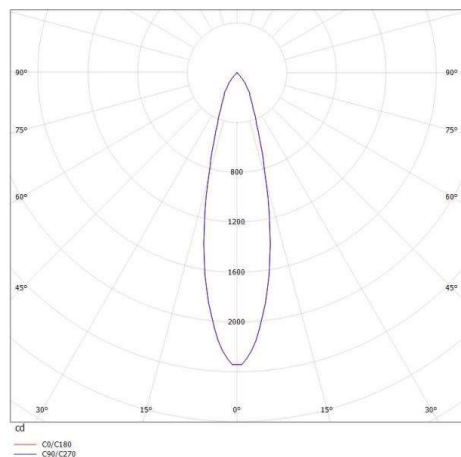

DASH L AC

599-002010129050

DASH L AC TRACK SPOTLIGHT WITH 3 PH ADAPTER made of aluminium, white, similar to RAL 9016, high-efficiently vacuum deposited aluminium reflector beam 20°, light output direct, swiveling 350°, tilting 90°, dimmable not dimmable, IP20

DRAWING

TECHNICAL DETAILS

System perform. [W]	11
Bulb type	LED
Luminous flux [lm]	690
Colour temp. [K]	3000K
CRI	>90
Optics	vacuum deposited aluminium reflector
Designer	INHOUSE
Dimming	nicht dimmbar
Light output	direct
Beam angle [°]	20°
Voltage [V]	220-240V 50/60Hz
Material	aluminium
Height [mm]	155
Diameter [mm]	65
IP protection class	IP20
Voltage class	protection cl. I
Net weight [kg]	0,54
Color lamp	white
RAL	9016
EAN-Number	9008905910562
Lifetime [h]	30 000

LIGHT DISTRIBUTION CURVE

The values are rated values. Power and luminous flux are initially subject to a tolerance of +/- 10%. Colour temperature tolerance: +/- 150 K. The values apply to an ambient temperature of 25°C unless otherwise specified.