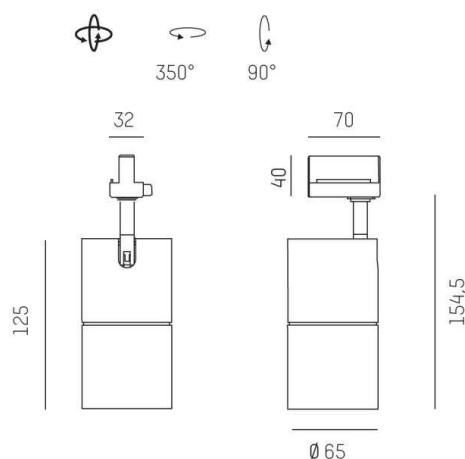

DASH L AC

599-002010129050

DASH L AC TRACK SPOTLIGHT WITH 3 PH ADAPTER made of aluminium, white, similar to RAL 9016, high-efficiently vacuum deposited aluminium reflector beam 20°, light output direct, swiveling 350°, tilting 90°, dimmable not dimmable, IP20

DRAWING

TECHNICAL DETAILS

System perform. [W]	11
Bulb type	LED
Luminous flux [lm]	690
Colour temp. [K]	3000K
CRI	>90
Optics	vacuum deposited aluminium reflector
Designer	INHOUSE
Dimming	nicht dimmbar
Light output	direct
Beam angle [°]	20°
Voltage [V]	220-240V 50/60Hz
Material	aluminium
Height [mm]	155
Diameter [mm]	65
IP protection class	IP20
Voltage class	protection cl. I
Net weight [kg]	0,54
Color lamp	white
RAL	9016
EAN-Number	9008905910562
Lifetime [h]	30 000

LIGHT DISTRIBUTION CURVE

The values are rated values. Power and luminous flux are initially subject to a tolerance of +/- 10%. Colour temperature tolerance: +/- 150 K. The values apply to an ambient temperature of 25°C unless otherwise specified.