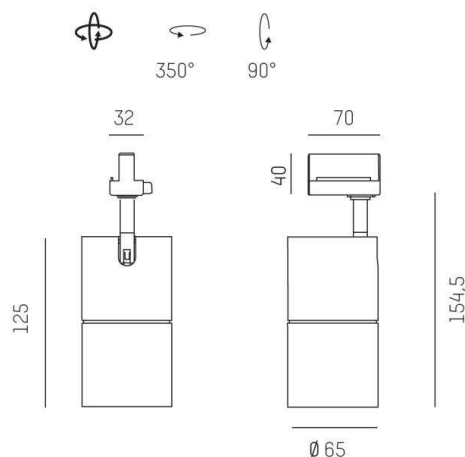

DASH L AC

599-002010124060

DASH L AC TRACK SPOTLIGHT WITH 3 PH ADAPTER made of aluminium, black, similar to RAL 9005,high-efficiently vacuum deposited aluminium reflector beam 20°, light output direct, swiveling 350°, tilting 90°, dimmable not dimmable, IP20

DRAWING

TECHNICAL DETAILS

System perform. [W]	11
Bulb type	LED
Luminous flux [lm]	720
Colour temp. [K]	4000K
CRI	>90
Optics	vacuum deposited aluminium reflector
Designer	INHOUSE
Dimming	nicht dimmbar
Light output	direct
Beam angle [°]	20°
Voltage [V]	220-240V 50/60Hz
Material	aluminium
Height [mm]	155
Diameter [mm]	65
IP protection class	IP20
Voltage class	protection cl. I
Net weight [kg]	0,54
Color lamp	black
RAL	9005
EAN-Number	9008905885273
Lifetime [h]	30 000

LIGHT DISTRIBUTION CURVE

The values are rated values. Power and luminous flux are initially subject to a tolerance of +/- 10%. Colour temperature tolerance: +/- 150 K. The values apply to an ambient temperature of 25°C unless otherwise specified.