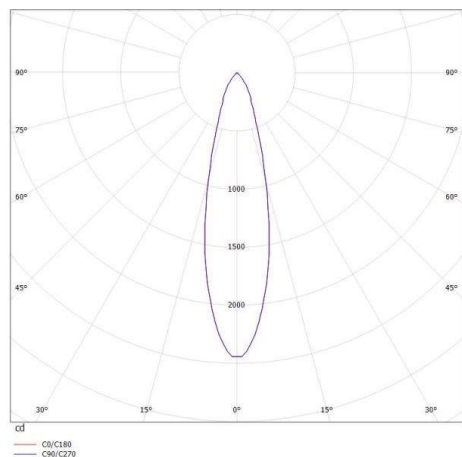

DASH L AC

599-002010124060

DASH L AC TRACK SPOTLIGHT WITH 3 PH ADAPTER made of aluminium, black, similar to RAL 9005,high-efficiently vacuum deposited aluminium reflector beam 20°, light output direct, swiveling 350°, tilting 90°, dimmable not dimmable, IP20

DRAWING

TECHNICAL DETAILS

System perform. [W]	11
Bulb type	LED
Luminous flux [lm]	720
Colour temp. [K]	4000K
CRI	>90
Optics	vacuum deposited aluminium reflector
Designer	INHOUSE
Dimming	nicht dimmbar
Light output	direct
Beam angle [°]	20°
Voltage [V]	220-240V 50/60Hz
Material	aluminium
Height [mm]	155
Diameter [mm]	65
IP protection class	IP20
Voltage class	protection cl. I
Net weight [kg]	0,54
Color lamp	black
RAL	9005
EAN-Number	9008905885273
Lifetime [h]	30 000

LIGHT DISTRIBUTION CURVE

The values are rated values. Power and luminous flux are initially subject to a tolerance of +/- 10%. Colour temperature tolerance: +/- 150 K. The values apply to an ambient temperature of 25°C unless otherwise specified.