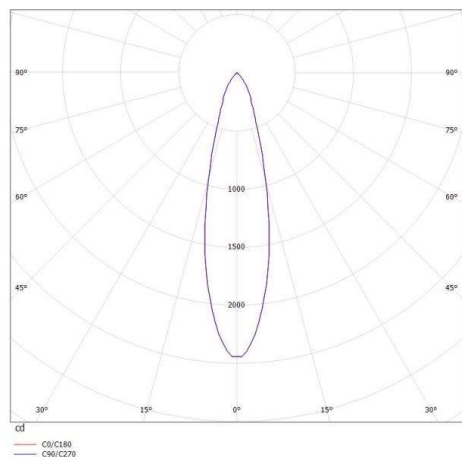

DASH L AC

599-002010124050

DASH L AC TRACK SPOTLIGHT WITH 3 PH ADAPTER made of aluminium, white, similar to RAL 9016, high-efficiently vacuum deposited aluminium reflector beam 20°, light output direct, swiveling 350°, tilting 90°, dimmable not dimmable, IP20

DRAWING

TECHNICAL DETAILS

System perform. [W]	11
Bulb type	LED
Luminous flux [lm]	720
Colour temp. [K]	4000K
CRI	>90
Optics	vacuum deposited aluminium reflector
Designer	INHOUSE
Dimming	nicht dimmbar
Light output	direct
Beam angle [°]	20°
Voltage [V]	220-240V 50/60Hz
Material	aluminium
Height [mm]	155
Diameter [mm]	65
IP protection class	IP20
Voltage class	protection cl. I
Net weight [kg]	0,54
Color lamp	white
RAL	9016
EAN-Number	9008905885266
Lifetime [h]	30 000

LIGHT DISTRIBUTION CURVE

The values are rated values. Power and luminous flux are initially subject to a tolerance of +/- 10%. Colour temperature tolerance: +/- 150 K. The values apply to an ambient temperature of 25°C unless otherwise specified.