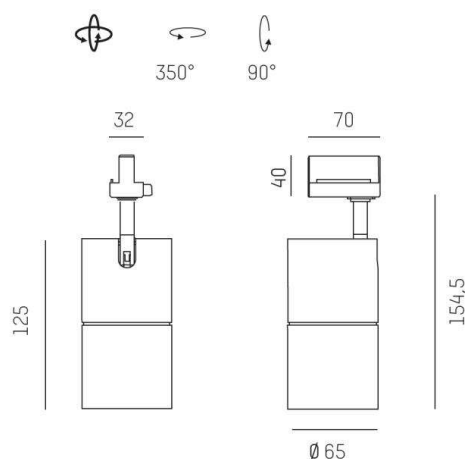

DASH L AC

599-002010124050

DASH L AC TRACK SPOTLIGHT WITH 3 PH ADAPTER made of aluminium, white, similar to RAL 9016, high-efficiently vacuum deposited aluminium reflector beam 20°, light output direct, swiveling 350°, tilting 90°, dimmable not dimmable, IP20

DRAWING

TECHNICAL DETAILS

System perform. [W]	11
Bulb type	LED
Luminous flux [lm]	720
Colour temp. [K]	4000K
CRI	>90
Optics	vacuum deposited aluminium reflector
Designer	INHOUSE
Dimming	nicht dimmbar
Light output	direct
Beam angle [°]	20°
Voltage [V]	220-240V 50/60Hz
Material	aluminium
Height [mm]	155
Diameter [mm]	65
IP protection class	IP20
Voltage class	protection cl. I
Net weight [kg]	0,54
Color lamp	white
RAL	9016
EAN-Number	9008905885266
Lifetime [h]	30 000

LIGHT DISTRIBUTION CURVE

The values are rated values. Power and luminous flux are initially subject to a tolerance of +/- 10%. Colour temperature tolerance: +/- 150 K. The values apply to an ambient temperature of 25°C unless otherwise specified.