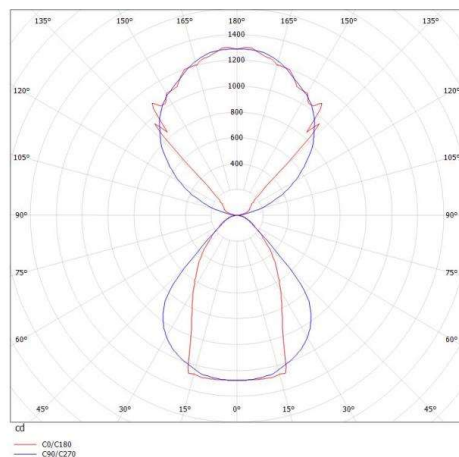

DRAWING

TECHNICAL DETAILS

System perform. [W]	54
Bulb type	LED
Luminous flux [lm]	4930
Colour temp. [K]	4000K
CRI	>80
Optics	microprismatic cover
Designer	INHOUSE
Converter	with converter
Dimming	nicht dimmbar
Light output	direct / indirect
Voltage [V]	220-240V 50/60Hz
Material	die-cast aluminium

Length [mm]	1156
Width [mm]	60
Height [mm]	144
Pendant length [mm]	3000
IP protection class	IP20
Voltage class	protection cl. I
Net weight [kg]	6,96

LIGHT DISTRIBUTION CURVE

Color lamp	white
RAL	9016
Color adapter/ceiling base	white
Electric wire	transparent
EAN-Number	9008905215636
Lifetime [h]	L80 B10 50 000