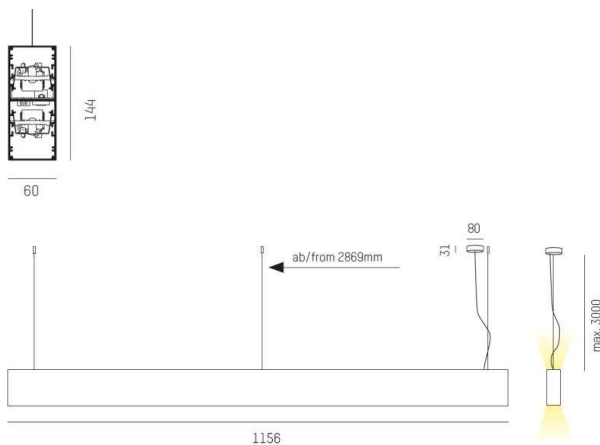

LOG OUT UP & DOWN

581-411105mp

LOG OUT UP/DOWN PDI SUSPENSION made of die-cast aluminium, white, similar to RAL 9016, microprismatic PMMA cover for perfect anti-glare light output direct / indirect, with converter, dimmable not dimmable, cable transparent, adapter/ceiling base white, pendant length 3000mm, IP20

DRAWING

TECHNICAL DETAILS

System perform. [W]	54
Bulb type	LED
Luminous flux [lm]	4930
Colour temp. [K]	4000K
CRI	>80
Optics	microprismatic cover
Designer	INHOUSE
Converter	with converter
Dimming	nicht dimmbar
Light output	direct / indirect
Voltage [V]	220-240V 50/60Hz
Material	die-cast aluminium

Length [mm]	1156
Width [mm]	60
Height [mm]	144
Pendant length [mm]	3000
IP protection class	IP20
Voltage class	protection cl. I
Net weight [kg]	6,96

LIGHT DISTRIBUTION CURVE

Color lamp	white
RAL	9016
Color adapter/ceiling base	white
Electric wire	transparent
EAN-Number	9008905215636
Lifetime [h]	L80 B10 50 000