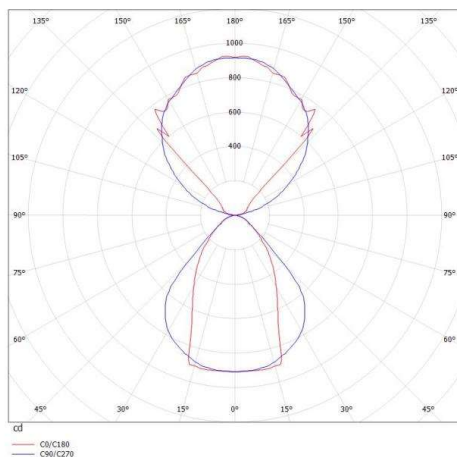

DRAWING

TECHNICAL DETAILS

System perform. [W]	42
Bulb type	LED
Luminous flux [lm]	3500
Colour temp. [K]	3000K
CRI	>80
Optics	microprismatic cover
Designer	INHOUSE
Converter	with converter
Dimming	nicht dimmbar
Light output	direct / indirect
Voltage [V]	220-240V 50/60Hz
Material	die-cast aluminium

Length [mm]	870
Width [mm]	60
Height [mm]	144
Pendant length [mm]	3000
IP protection class	IP20
Voltage class	protection cl. I
Net weight [kg]	5,62

Color lamp	white
RAL	9016
Color adapter/ceiling base	white
Electric wire	transparent
EAN-Number	9008905215377
Lifetime [h]	L80 B10 50 000

LIGHT DISTRIBUTION CURVE

The values are rated values. Power and luminous flux are initially subject to a tolerance of +/- 10%. Colour temperature tolerance: +/- 150 K. The values apply to an ambient temperature of 25°C unless otherwise specified.