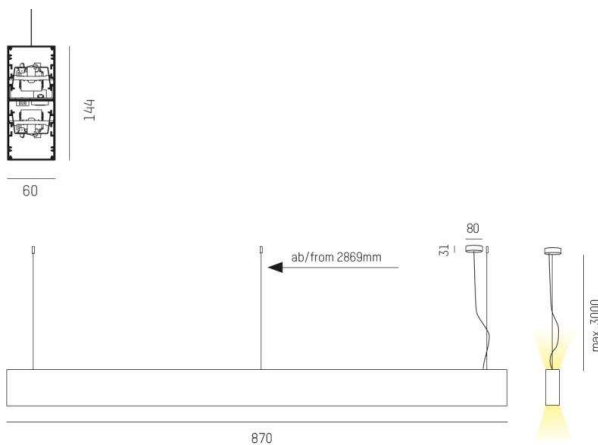

LOG OUT UP & DOWN

581-40195mp

LOG OUT UP/DOWN PDI SUSPENSION made of die-cast aluminium, white, similar to RAL 9016, microprismatic PMMA cover for perfect anti-glare light output direct / indirect, with converter, dimmable not dimmable, cable transparent, adapter/ceiling base white, pendant length 3000mm, IP20

DRAWING

TECHNICAL DETAILS

System perform. [W]	42
Bulb type	LED
Luminous flux [lm]	3500
Colour temp. [K]	3000K
CRI	>80
Optics	microprismatic cover
Designer	INHOUSE
Converter	with converter
Dimming	nicht dimmbar
Light output	direct / indirect
Voltage [V]	220-240V 50/60Hz
Material	die-cast aluminium

Length [mm]	870
Width [mm]	60
Height [mm]	144
Pendant length [mm]	3000
IP protection class	IP20
Voltage class	protection cl. I
Net weight [kg]	5,62

Color lamp	white
RAL	9016
Color adapter/ceiling base	white
Electric wire	transparent
EAN-Number	9008905215377
Lifetime [h]	L80 B10 50 000

LIGHT DISTRIBUTION CURVE

The values are rated values. Power and luminous flux are initially subject to a tolerance of +/- 10%. Colour temperature tolerance: +/- 150 K. The values apply to an ambient temperature of 25°C unless otherwise specified.