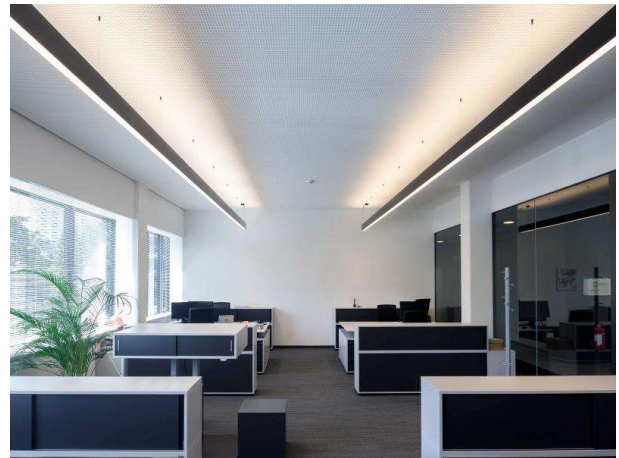

LOG OUT UP & DOWN

581-40195mp

LOG OUT UP/DOWN PDI SUSPENSION made of die-cast aluminium, white, similar to RAL 9016, microprismatic PMMA cover for perfect anti-glare light output direct / indirect, with converter, dimmable not dimmable, cable transparent, adapter/ceiling base white, pendant length 3000mm, IP20