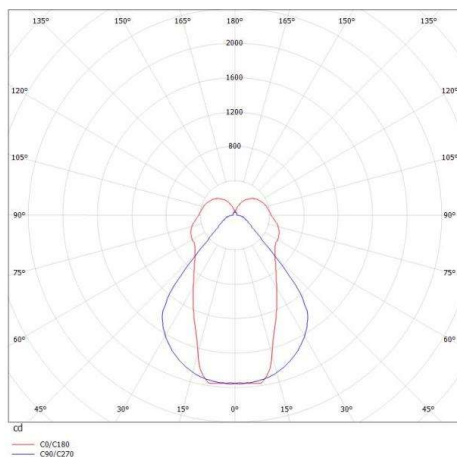

MESSINA

44-24009mp

MESSINA PD SUSPENSION made of metal, natural anodised, microprismatic PMMA cover for perfect anti-glare light output direct, with converter, dimmable not dimmable, cable transparent, adapter/ceiling base silver, pendant length 1500mm, IP20

DRAWING

LIGHT DISTRIBUTION CURVE

TECHNICAL DETAILS

System perform. [W]	39
Bulb type	LED
Luminous flux [lm]	5150
Colour temp. [K]	3000K
CRI	>80
Optics	microprismatic cover
Designer	INHOUSE
Converter	with converter
Dimming	nicht dimmbar
Light output	direct
Voltage [V]	220-240V 50/60Hz
Material	metal

Length [mm]	1780
Width [mm]	72
Height [mm]	80
Pendant length [mm]	1500
IP protection class	IP20
Voltage class	protection cl. I
Net weight [kg]	13,43

Color lamp	natural anodised
Color adapter/ceiling base	silver
Electric wire	transparent
EAN-Number	9008905249570
Lifetime [h]	L80 B10 50 000