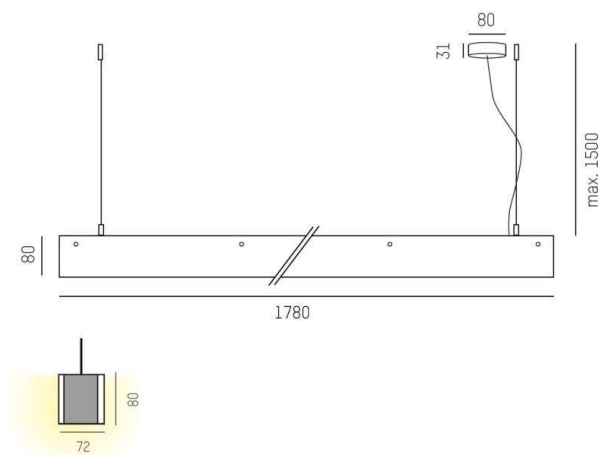

MESSINA

44-24009mp

MESSINA PD SUSPENSION made of metal, natural anodised, microprismatic PMMA cover for perfect anti-glare light output direct, with converter, dimmable not dimmable, cable transparent, adapter/ceiling base silver, pendant length 1500mm, IP20

DRAWING

LIGHT DISTRIBUTION CURVE

TECHNICAL DETAILS

System perform. [W]	39
Bulb type	LED
Luminous flux [lm]	5150
Colour temp. [K]	3000K
CRI	>80
Optics	microprismatic cover
Designer	INHOUSE
Converter	with converter
Dimming	nicht dimmbar
Light output	direct
Voltage [V]	220-240V 50/60Hz
Material	metal

Length [mm]	1780
Width [mm]	72
Height [mm]	80
Pendant length [mm]	1500
IP protection class	IP20
Voltage class	protection cl. I
Net weight [kg]	13,43

Color lamp	natural anodised
Color adapter/ceiling base	silver
Electric wire	transparent
EAN-Number	9008905249570
Lifetime [h]	L80 B10 50 000