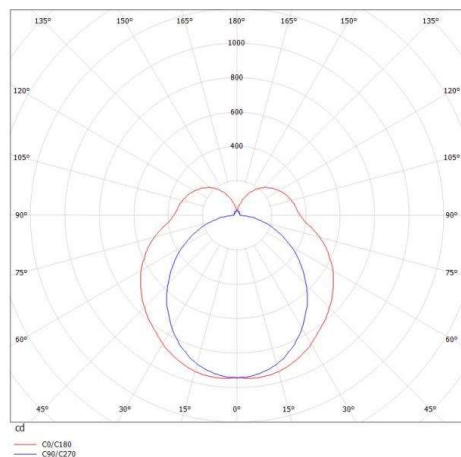

**MESSINA**

**44-23210pdddd**

MESSINA PD SUSPENSION made of metal, natural anodised, satined PMMA opal diffuser light output direct, with converter, dimmable DALI, cable transparent, adapter/ceiling base silver, pendant length 1500mm, IP20

**DRAWING**

**LIGHT DISTRIBUTION CURVE**

**TECHNICAL DETAILS**

System perform. [W]	33
Bulb type	LED
Luminous flux [lm]	4420
Colour temp. [K]	4000K
CRI	>80
Optics	PMMA opal diffuser
Designer	INHOUSE
Converter	with converter
Dimming	DALI
Light output	direct
Voltage [V]	220-240V 50/60Hz
Material	metal

Length [mm]	1491
Width [mm]	72
Height [mm]	80
Pendant length [mm]	1500
IP protection class	IP20
Voltage class	protection cl. I
Net weight [kg]	11,26

Color lamp	natural anodised
Color adapter/ceiling base	silver transparent
Electric wire	9008905264122
EAN-Number	L80 B10 50 000
Lifetime [h]	

The values are rated values. Power and luminous flux are initially subject to a tolerance of +/- 10%. Colour temperature tolerance: +/- 150 K. The values apply to an ambient temperature of 25°C unless otherwise specified.