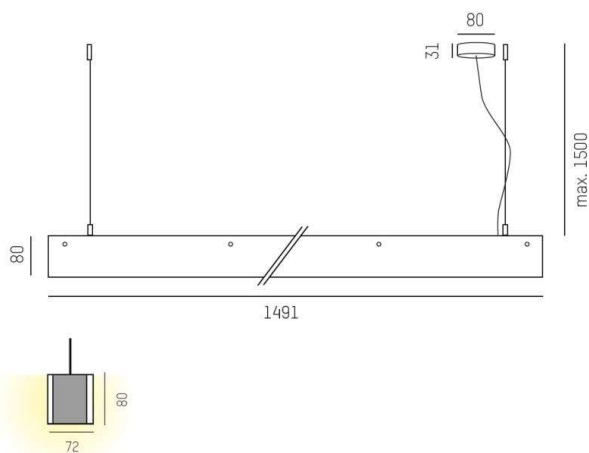

**MESSINA**

**44-23210pdddd**

MESSINA PD SUSPENSION made of metal, natural anodised, satined PMMA opal diffuser light output direct, with converter, dimmable DALI, cable transparent, adapter/ceiling base silver, pendant length 1500mm, IP20

**DRAWING**

**LIGHT DISTRIBUTION CURVE**

**TECHNICAL DETAILS**

System perform. [W]	33
Bulb type	LED
Luminous flux [lm]	4420
Colour temp. [K]	4000K
CRI	>80
Optics	PMMA opal diffuser
Designer	INHOUSE
Converter	with converter
Dimming	DALI
Light output	direct
Voltage [V]	220-240V 50/60Hz
Material	metal

Length [mm]	1491
Width [mm]	72
Height [mm]	80
Pendant length [mm]	1500
IP protection class	IP20
Voltage class	protection cl. I
Net weight [kg]	11,26

Color lamp	natural anodised
Color adapter/ceiling base	silver transparent
Electric wire	9008905264122
EAN-Number	L80 B10 50 000
Lifetime [h]	