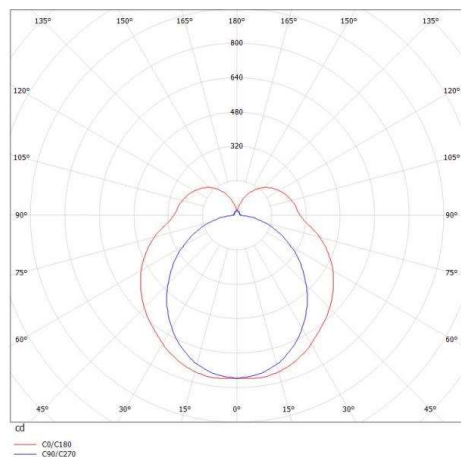

MESSINA

44-22610pm

MESSINA PD SUSPENSION made of metal, natural anodised, satined PMMA opal diffuser light output direct, with converter, dimmable not dimmable, cable transparent, adapter/ceiling base silver, pendant length 1500mm, IP20

DRAWING

LIGHT DISTRIBUTION CURVE

TECHNICAL DETAILS

System perform. [W]	26
Bulb type	LED
Luminous flux [lm]	3540
Colour temp. [K]	4000K
CRI	>80
Optics	PMMA opal diffuser
Designer	INHOUSE
Converter	with converter
Dimming	nicht dimmbar
Light output	direct
Voltage [V]	220-240V 50/60Hz
Material	metal

Length [mm]	1191
Width [mm]	72
Height [mm]	80
Pendant length [mm]	1500
IP protection class	IP20
Voltage class	protection cl. I
Net weight [kg]	12,14

Color lamp	natural anodised
Color adapter/ceiling base	silver transparent
Electric wire	9008905249501
EAN-Number	L80 B10 50 000
Lifetime [h]	