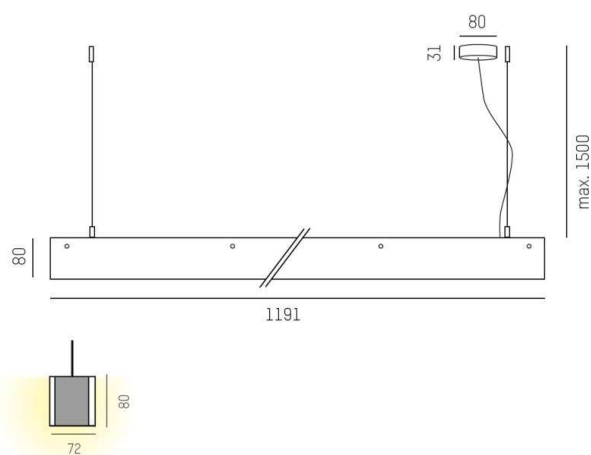

MESSINA

44-22610pm

MESSINA PD SUSPENSION made of metal, natural anodised, satined PMMA opal diffuser light output direct, with converter, dimmable not dimmable, cable transparent, adapter/ceiling base silver, pendant length 1500mm, IP20

DRAWING

LIGHT DISTRIBUTION CURVE

TECHNICAL DETAILS

System perform. [W]	26
Bulb type	LED
Luminous flux [lm]	3540
Colour temp. [K]	4000K
CRI	>80
Optics	PMMA opal diffuser
Designer	INHOUSE
Converter	with converter
Dimming	nicht dimmbar
Light output	direct
Voltage [V]	220-240V 50/60Hz
Material	metal

Length [mm]	1191
Width [mm]	72
Height [mm]	80
Pendant length [mm]	1500
IP protection class	IP20
Voltage class	protection cl. I
Net weight [kg]	12,14

Color lamp	natural anodised
Color adapter/ceiling base	silver transparent
Electric wire	9008905249501
EAN-Number	L80 B10 50 000
Lifetime [h]	