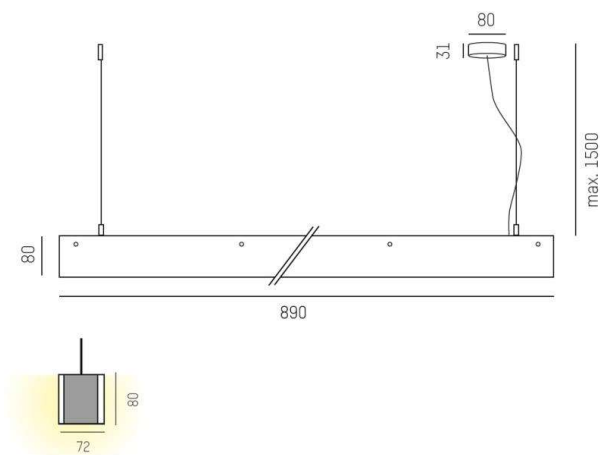

MESSINA

44-22010mp

MESSINA PD SUSPENSION made of metal, natural anodised, microprismatic PMMA cover for perfect anti-glare light output direct, with converter, dimmable not dimmable, cable transparent, adapter/ceiling base silver, pendant length 1500mm, IP20

DRAWING

LIGHT DISTRIBUTION CURVE

TECHNICAL DETAILS

System perform. [W]	20
Bulb type	LED
Luminous flux [lm]	2710
Colour temp. [K]	4000K
CRI	>80
Optics	microprismatic cover
Designer	INHOUSE
Converter	with converter
Dimming	nicht dimmbar
Light output	direct
Voltage [V]	220-240V 50/60Hz
Material	metal

Length [mm]	890
Width [mm]	72
Height [mm]	80
Pendant length [mm]	1500
IP protection class	IP20
Voltage class	protection cl. I
Net weight [kg]	4,52

Color lamp	natural anodised
Color adapter/ceiling base	silver
Electric wire	transparent
EAN-Number	9008905249471
Lifetime [h]	L80 B10 50 000