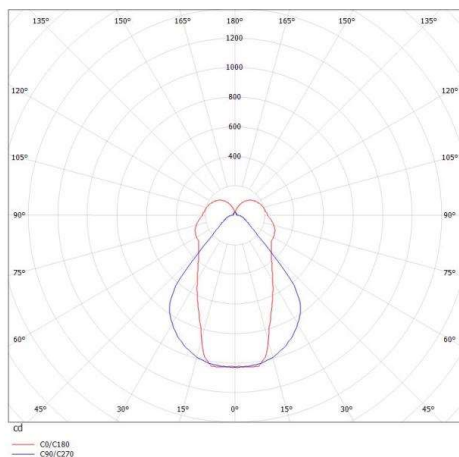

MESSINA

44-22010mp

MESSINA PD SUSPENSION made of metal, natural anodised, microprismatic PMMA cover for perfect anti-glare light output direct, with converter, dimmable not dimmable, cable transparent, adapter/ceiling base silver, pendant length 1500mm, IP20

DRAWING

LIGHT DISTRIBUTION CURVE

TECHNICAL DETAILS

System perform. [W]	20
Bulb type	LED
Luminous flux [lm]	2710
Colour temp. [K]	4000K
CRI	>80
Optics	microprismatic cover
Designer	INHOUSE
Converter	with converter
Dimming	nicht dimmbar
Light output	direct
Voltage [V]	220-240V 50/60Hz
Material	metal

Length [mm]	890
Width [mm]	72
Height [mm]	80
Pendant length [mm]	1500
IP protection class	IP20
Voltage class	protection cl. I
Net weight [kg]	4,52

Color lamp	natural anodised
Color adapter/ceiling base	silver
Electric wire	transparent
EAN-Number	9008905249471
Lifetime [h]	L80 B10 50 000