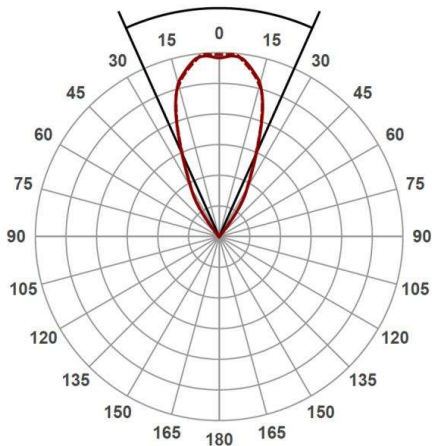

**AEON**

**305-604530wddd**

AEON ROUND SURFACE MOUNTED CEILING LUMINAIRE made of aluminium, white matt, similar to RAL 9003, beam 50°, light output direct, with converter, dimmable DALI, IP20

**DRAWING**

**LIGHT DISTRIBUTION CURVE**

**TECHNICAL DETAILS**

System perform. [W]	15
Bulb type	LED
Luminous flux [lm]	1160
Colour temp. [K]	3000K
CRI	>80
Converter	with converter
Dimming	DALI
Light output	direct
Beam angle [°]	50°
Voltage [V]	220-240V 50/60Hz
Material	aluminium
Height [mm]	158
Diameter [mm]	125
IP protection class	IP20
Voltage class	protection cl. I
Net weight [kg]	1,19
Color lamp	white matt
RAL	9003
EAN-Number	9008905807084
Lifetime [h]	25 000

The values are rated values. Power and luminous flux are initially subject to a tolerance of +/- 10%. Colour temperature tolerance: +/- 150 K. The values apply to an ambient temperature of 25°C unless otherwise specified.