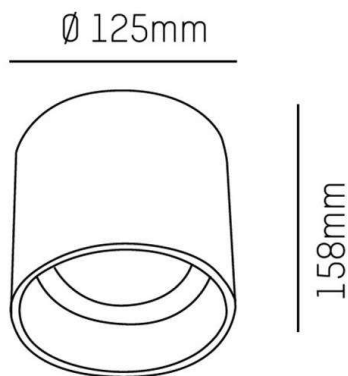

**AEON**

**305-604530wddd**

AEON ROUND SURFACE MOUNTED CEILING LUMINAIRE made of aluminium, white matt, similar to RAL 9003, beam 50°, light output direct, with converter, dimmable DALI, IP20

**DRAWING**

**LIGHT DISTRIBUTION CURVE**

**TECHNICAL DETAILS**

System perform. [W]	15
Bulb type	LED
Luminous flux [lm]	1160
Colour temp. [K]	3000K
CRI	>80
Converter	with converter
Dimming	DALI
Light output	direct
Beam angle [°]	50°
Voltage [V]	220-240V 50/60Hz
Material	aluminium
Height [mm]	158
Diameter [mm]	125
IP protection class	IP20
Voltage class	protection cl. I
Net weight [kg]	1,19
Color lamp	white matt
RAL	9003
EAN-Number	9008905807084
Lifetime [h]	25 000