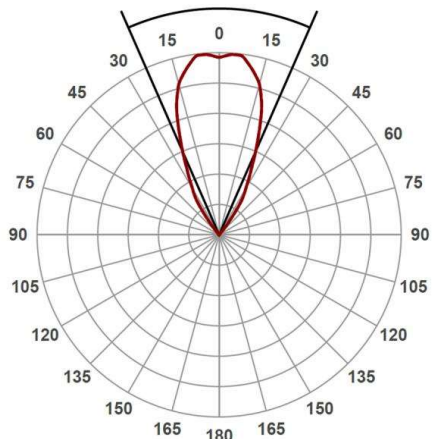

AEON

305-604527wddd

AEON ROUND SURFACE MOUNTED CEILING LUMINAIRE made of aluminium, white matt, similar to RAL 9003, beam 50°, light output direct, with converter, dimmable DALI, IP20

DRAWING

LIGHT DISTRIBUTION CURVE

TECHNICAL DETAILS

System perform. [W]	15
Bulb type	LED
Luminous flux [lm]	1015
Colour temp. [K]	2700K
CRI	>80
Converter	with converter
Dimming	DALI
Light output	direct
Beam angle [°]	50°
Voltage [V]	220-240V 50/60Hz
Material	aluminium
Height [mm]	158
Diameter [mm]	125
IP protection class	IP20
Voltage class	protection cl. I
Net weight [kg]	1,19
Color lamp	white matt
RAL	9003
EAN-Number	9008905912627
Lifetime [h]	25 000

The values are rated values. Power and luminous flux are initially subject to a tolerance of +/- 10%. Colour temperature tolerance: +/- 150 K. The values apply to an ambient temperature of 25°C unless otherwise specified.