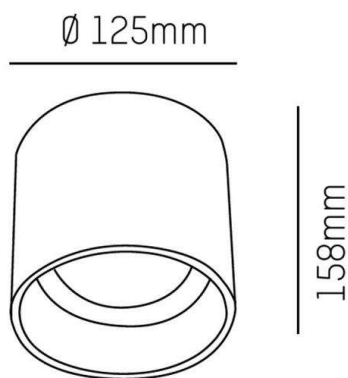

AEON

305-604527wddd

AEON ROUND SURFACE MOUNTED CEILING LUMINAIRE made of aluminium, white matt, similar to RAL 9003, beam 50°, light output direct, with converter, dimmable DALI, IP20

DRAWING

LIGHT DISTRIBUTION CURVE

TECHNICAL DETAILS

System perform. [W]	15
Bulb type	LED
Luminous flux [lm]	1015
Colour temp. [K]	2700K
CRI	>80
Converter	with converter
Dimming	DALI
Light output	direct
Beam angle [°]	50°
Voltage [V]	220-240V 50/60Hz
Material	aluminium
Height [mm]	158
Diameter [mm]	125
IP protection class	IP20
Voltage class	protection cl. I
Net weight [kg]	1,19
Color lamp	white matt
RAL	9003
EAN-Number	9008905912627
Lifetime [h]	25 000