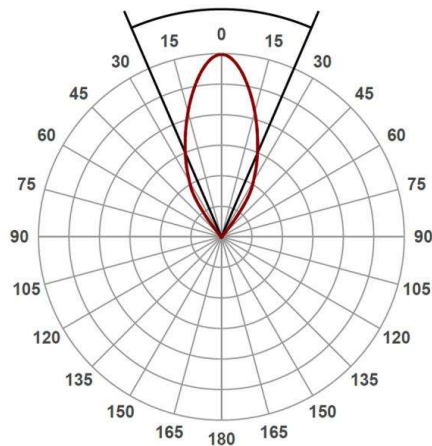

**AEON**

**305-602530w**

AEON ROUND SURFACE MOUNTED CEILING LUMINAIRE made of aluminium, white matt, similar to RAL 9003, beam 45°, light output direct, with converter, dimmable not dimmable, IP20

**DRAWING**

**TECHNICAL DETAILS**

System perform. [W]	6
Bulb type	LED
Luminous flux [lm]	510
Colour temp. [K]	3000K
CRI	>80
Converter	with converter
Dimming	nicht dimmbar
Light output	direct
Beam angle [°]	45°
Voltage [V]	220-240V 50/60Hz
Material	aluminium
Height [mm]	95
Diameter [mm]	80
IP protection class	IP20
Voltage class	protection cl. I
Net weight [kg]	0,40
Color lamp	white matt
RAL	9003
EAN-Number	9008905795435
Lifetime [h]	25 000

**LIGHT DISTRIBUTION CURVE**

The values are rated values. Power and luminous flux are initially subject to a tolerance of +/- 10%. Colour temperature tolerance: +/- 150 K. The values apply to an ambient temperature of 25°C unless otherwise specified.