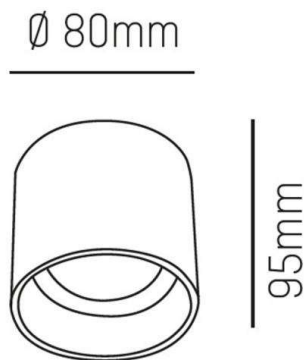

**AEON**

**305-602530w**

AEON ROUND SURFACE MOUNTED CEILING LUMINAIRE made of aluminium, white matt, similar to RAL 9003, beam 45°, light output direct, with converter, dimmable not dimmable, IP20

**DRAWING**

**TECHNICAL DETAILS**

System perform. [W]	6
Bulb type	LED
Luminous flux [lm]	510
Colour temp. [K]	3000K
CRI	>80
Converter	with converter
Dimming	nicht dimmbar
Light output	direct
Beam angle [°]	45°
Voltage [V]	220-240V 50/60Hz
Material	aluminium
Height [mm]	95
Diameter [mm]	80
IP protection class	IP20
Voltage class	protection cl. I
Net weight [kg]	0,40
Color lamp	white matt
RAL	9003
EAN-Number	9008905795435
Lifetime [h]	25 000

**LIGHT DISTRIBUTION CURVE**

The values are rated values. Power and luminous flux are initially subject to a tolerance of +/- 10%. Colour temperature tolerance: +/- 150 K. The values apply to an ambient temperature of 25°C unless otherwise specified.