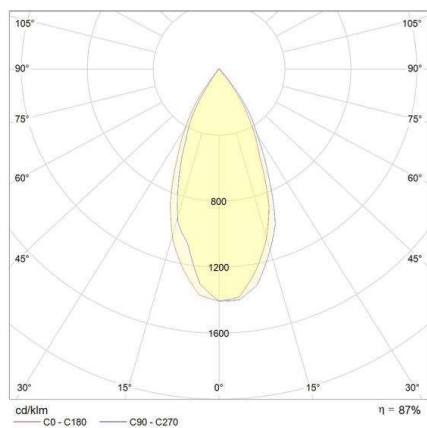

AEON

305-602530b

AEON ROUND SURFACE MOUNTED CEILING LUMINAIRE made of aluminium, black matt, similar to RAL 9005, beam 45°, light output direct, with converter, dimmable not dimmable, IP20

DRAWING

TECHNICAL DETAILS

System perform. [W]	6
Bulb type	LED
Luminous flux [lm]	510
Colour temp. [K]	3000K
CRI	>80
Converter	with converter
Dimming	nicht dimmbar
Light output	direct
Beam angle [°]	45°
Voltage [V]	220-240V 50/60Hz
Material	aluminium

Height [mm]	95
Diameter [mm]	80
IP protection class	IP20
Voltage class	protection cl. I
Net weight [kg]	0,39

LIGHT DISTRIBUTION CURVE

Color lamp	black matt
RAL	9005
EAN-Number	9008905795411
Lifetime [h]	25 000