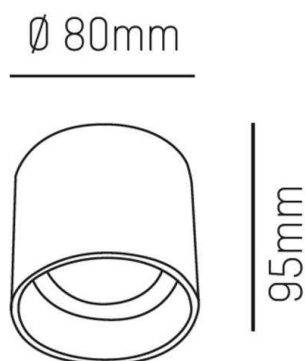

AEON

305-602530b

AEON ROUND SURFACE MOUNTED CEILING LUMINAIRE made of aluminium, black matt, similar to RAL 9005, beam 45°, light output direct, with converter, dimmable not dimmable, IP20

DRAWING

TECHNICAL DETAILS

System perform. [W]	6
Bulb type	LED
Luminous flux [lm]	510
Colour temp. [K]	3000K
CRI	>80
Converter	with converter
Dimming	nicht dimmbar
Light output	direct
Beam angle [°]	45°
Voltage [V]	220-240V 50/60Hz
Material	aluminium

Height [mm]	95
Diameter [mm]	80
IP protection class	IP20
Voltage class	protection cl. I
Net weight [kg]	0,39

LIGHT DISTRIBUTION CURVE

Color lamp	black matt
RAL	9005
EAN-Number	9008905795411
Lifetime [h]	25 000