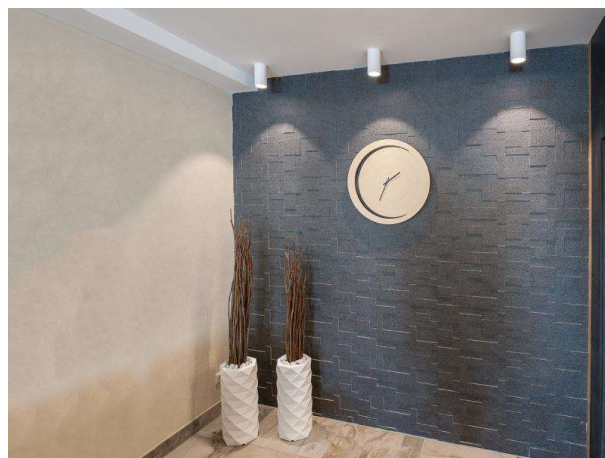

AEON

305-602527w

AEON ROUND SURFACE MOUNTED CEILING LUMINAIRE made of aluminium, white matt, similar to RAL 9003, beam 45°, light output direct, with converter, dimmable not dimmable, IP20

DRAWING

TECHNICAL DETAILS

System perform. [W]	6
Bulb type	LED
Luminous flux [lm]	475
Colour temp. [K]	2700K
CRI	>80
Converter	with converter
Dimming	nicht dimmbar
Light output	direct
Beam angle [°]	45°
Voltage [V]	220-240V 50/60Hz
Material	aluminium
Height [mm]	95
Diameter [mm]	80
IP protection class	IP20
Voltage class	protection cl. I
Net weight [kg]	0,39
Color lamp	white matt
RAL	9003
EAN-Number	9008905795428
Lifetime [h]	25 000