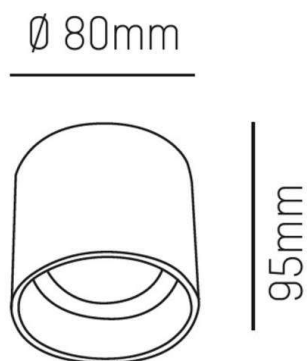

AEON

305-602527w

AEON ROUND SURFACE MOUNTED CEILING LUMINAIRE made of aluminium, white matt, similar to RAL 9003, beam 45°, light output direct, with converter, dimmable not dimmable, IP20

DRAWING

TECHNICAL DETAILS

System perform. [W]	6
Bulb type	LED
Luminous flux [lm]	475
Colour temp. [K]	2700K
CRI	>80
Converter	with converter
Dimming	nicht dimmbar
Light output	direct
Beam angle [°]	45°
Voltage [V]	220-240V 50/60Hz
Material	aluminium
Height [mm]	95
Diameter [mm]	80
IP protection class	IP20
Voltage class	protection cl. I
Net weight [kg]	0,39
Color lamp	white matt
RAL	9003
EAN-Number	9008905795428
Lifetime [h]	25 000

LIGHT DISTRIBUTION CURVE

The values are rated values. Power and luminous flux are initially subject to a tolerance of +/- 10%. Colour temperature tolerance: +/- 150 K. The values apply to an ambient temperature of 25°C unless otherwise specified.