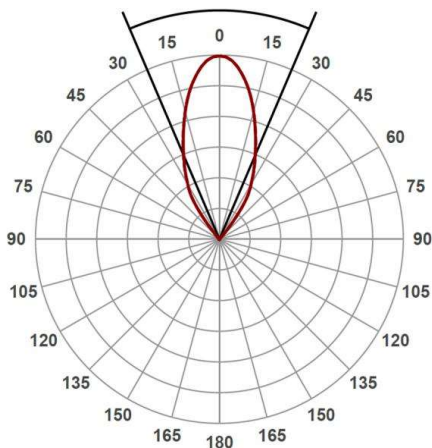

AEON

305-602527w

AEON ROUND SURFACE MOUNTED CEILING LUMINAIRE made of aluminium, white matt, similar to RAL 9003, beam 45°, light output direct, with converter, dimmable not dimmable, IP20

DRAWING

TECHNICAL DETAILS

System perform. [W]	6
Bulb type	LED
Luminous flux [lm]	475
Colour temp. [K]	2700K
CRI	>80
Converter	with converter
Dimming	nicht dimmbar
Light output	direct
Beam angle [°]	45°
Voltage [V]	220-240V 50/60Hz
Material	aluminium
Height [mm]	95
Diameter [mm]	80
IP protection class	IP20
Voltage class	protection cl. I
Net weight [kg]	0,39
Color lamp	white matt
RAL	9003
EAN-Number	9008905795428
Lifetime [h]	25 000

LIGHT DISTRIBUTION CURVE

The values are rated values. Power and luminous flux are initially subject to a tolerance of +/- 10%. Colour temperature tolerance: +/- 150 K. The values apply to an ambient temperature of 25°C unless otherwise specified.