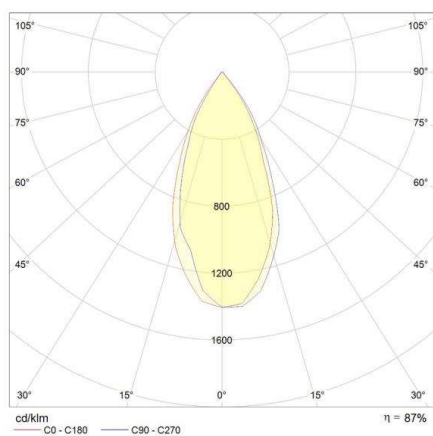

## DRAWING

## TECHNICAL DETAILS

System perform. [W]	6
Bulb type	LED
Luminous flux [lm]	475
Colour temp. [K]	2700K
CRI	>80
Converter	with converter
Dimming	nicht dimmbar
Light output	direct
Beam angle [°]	45°
Voltage [V]	220-240V 50/60Hz
Material	aluminium

Height [mm]	95
Diameter [mm]	80
IP protection class	IP20
Voltage class	protection cl. I
Net weight [kg]	0,39

## LIGHT DISTRIBUTION CURVE

The values are rated values. Power and luminous flux are initially subject to a tolerance of +/- 10%. Colour temperature tolerance: +/- 150 K. The values apply to an ambient temperature of 25°C unless otherwise specified.