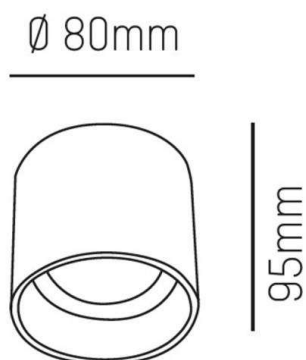

## AEON

305-602527b

AEON ROUND SURFACE MOUNTED CEILING LUMINAIRE made of aluminium, black matt, similar to RAL 9005, beam 45°, light output direct, with converter, dimmable not dimmable, IP20

## DRAWING

## TECHNICAL DETAILS

System perform. [W]	6
Bulb type	LED
Luminous flux [lm]	475
Colour temp. [K]	2700K
CRI	>80
Converter	with converter
Dimming	nicht dimmbar
Light output	direct
Beam angle [°]	45°
Voltage [V]	220-240V 50/60Hz
Material	aluminium

Height [mm]	95
Diameter [mm]	80
IP protection class	IP20
Voltage class	protection cl. I
Net weight [kg]	0,39