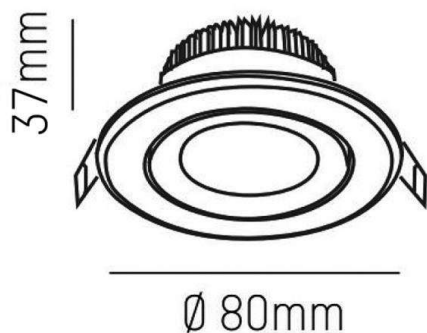

AGON

305-0040680402715

AGON ROUND RECESSED SPOTLIGHT made of aluminium, natural brushed, beam 40°, light output direct, tilting 30°, without converter, max. 250mA, IP20

DRAWING

TECHNICAL DETAILS

Bulb type	LED 5W
Luminous flux [lm]	540
Current sec. [mA]	250
Colour temp. [K]	2700K
CRI	>80
Converter	without converter
Light output	direct
Beam angle [°]	40°
Voltage [V]	20 VDC
Material	aluminium
Height [mm]	37
Diameter [mm]	80
Ceiling cutout [mm]	68
Recess depth [mm]	70
IP protection class	IP20
Voltage class	protection cl. III
Net weight [kg]	0,16
Color lamp	natural brushed
EAN-Number	9008905807046
Lifetime [h]	25 000

LIGHT DISTRIBUTION CURVE

The values are rated values. Power and luminous flux are initially subject to a tolerance of +/- 10%. Colour temperature tolerance: +/- 150 K. The values apply to an ambient temperature of 25°C unless otherwise specified.