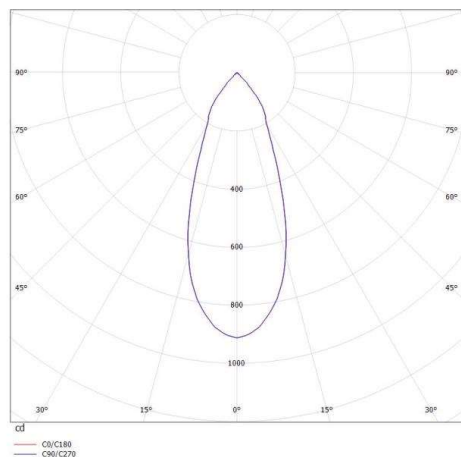

AGON

305-0040680402715

AGON ROUND RECESSED SPOTLIGHT made of aluminium, natural brushed, beam 40°, light output direct, tilting 30°, without converter, max. 250mA, IP20

DRAWING

TECHNICAL DETAILS

Bulb type	LED 5W
Luminous flux [lm]	540
Current sec. [mA]	250
Colour temp. [K]	2700K
CRI	>80
Converter	without converter
Light output	direct
Beam angle [°]	40°
Voltage [V]	20 VDC
Material	aluminium
Height [mm]	37
Diameter [mm]	80
Ceiling cutout [mm]	68
Recess depth [mm]	70
IP protection class	IP20
Voltage class	protection cl. III
Net weight [kg]	0,16
Color lamp	natural brushed
EAN-Number	9008905807046
Lifetime [h]	25 000

LIGHT DISTRIBUTION CURVE

The values are rated values. Power and luminous flux are initially subject to a tolerance of +/- 10%. Colour temperature tolerance: +/- 150 K. The values apply to an ambient temperature of 25°C unless otherwise specified.