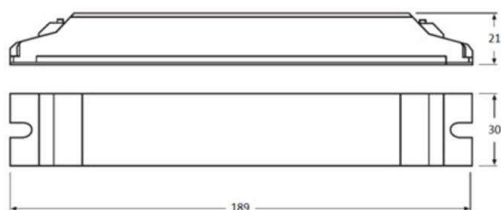

STEUERUNG

28-292599

DRAWING

TECHNICAL DETAILS

Dimming	DALI
Material	synthetic
Length [mm]	189
Width [mm]	30
Height [mm]	21
IP protection class	IP20
Voltage class	protection cl. I
Net weight [kg]	0,07
EAN-Number	4008321292599

LIGHT DISTRIBUTION CURVE

The values are rated values. Power and luminous flux are initially subject to a tolerance of +/- 10%. Colour temperature tolerance: +/- 150 K. The values apply to an ambient temperature of 25°C unless otherwise specified.